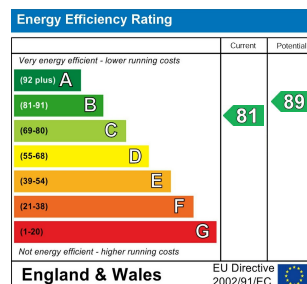

DIRECTIONS

CONTACT

62 Church Road
Hove
East Sussex
BN3 2FP

E: lettings@taylormichael.agency
T:
<https://taylormichael.agency/>

TAYLOR
MICHAEL
STUDENTS