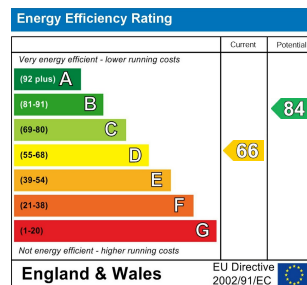

4 Bed
House - Terraced
located in

£2,427 Per month

DIRECTIONS

CONTACT

62 Church Road
Hove
East Sussex
BN3 2FP

E: lettings@taylormichael.agency
T:
<https://taylormichael.agency/>

TAYLOR
MICHAEL
STUDENTS