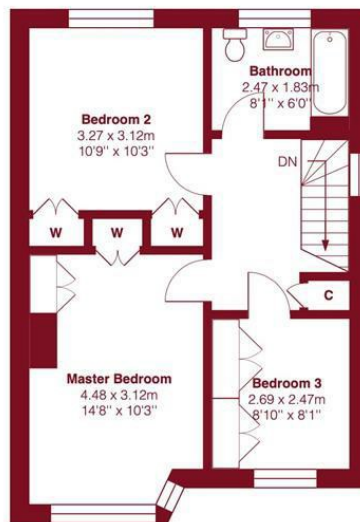

**ENTRANCE**

**ENTRANCE HALL**

**DOWNSTAIRS W.C**

**OPEN LIVING ROOM/DINING ROOM**

**KITCHEN**

**STAIRS AND LANDING**

**BEDROOM ONE**

**BEDROOM TWO**

## BATHROOM

# Floor Plan

Rochester Drive DA5

Total Area: 93.4 m<sup>2</sup>... 1005 ft<sup>2</sup>

Out Building

Ground Floor

First Floor

This plan is for layout guidance only and not drawn to scale unless stated. Window and door openings are approximate. Whilst every care is taken in the preparation of this plan, we would advise interested parties to check all dimensions, shapes and compass bearings prior to making any decisions reliant upon them.

## Area Map