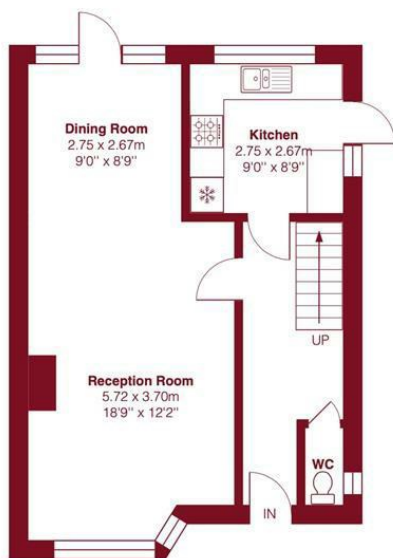

Internally the property boasts a spacious open plan living to dining area, modern fitted kitchen, downstairs W.C, three generous bedrooms and a feature bathroom. Externally to the rear is a large garden with a separate storage unit and driveway to front for off street parking.

**ENTRANCE**

**ENTRANCE HALL**

**DOWNSTAIRS W.C**

**OPEN LIVING ROOM/DINING ROOM**

**KITCHEN**

**STAIRS AND LANDING**

**BEDROOM ONE**

**BEDROOM TWO**

## BATHROOM

# Floor Plan

Rochester Drive DA5

Total Area: 93.4 m<sup>2</sup>... 1005 ft<sup>2</sup>

Out Building

Ground Floor

First Floor

This plan is for layout guidance only and not drawn to scale unless stated. Window and door openings are approximate. Whilst every care is taken in the preparation of this plan, we would advise interested parties to check all dimensions, shapes and compass bearings prior to making any decisions reliant upon them.