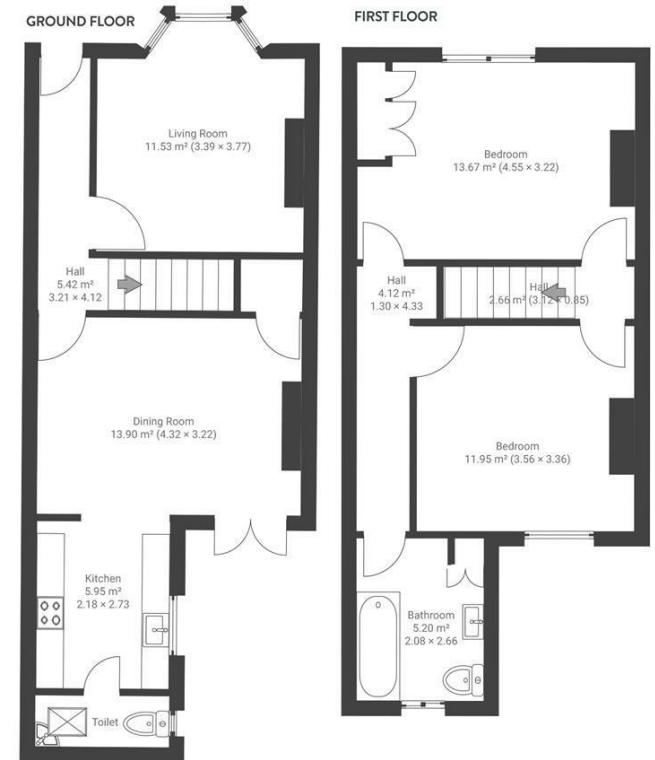

Boardwalk

Maidstone Street

, BRISTOL

Maidstone Street VICTORIA PARK

APPROXIMATE FLOOR AREA
83 SQM / 893 SQFT

Boardwalk

Maidstone Street , BRISTOL

£410,000

2 Bedrooms

BS3 4SW

1 Bathrooms

"Our house holds so many beautiful memories for us. It's a house where we've watched our youngest take his first steps by our beautiful pink rose bush. A place we've rushed home to from Victoria park to escape the rain, too many times, soaking wet laughing the whole way. We've lost countless hours sat in the sunshine on the built in garden seats with friends with the BBQ lit."