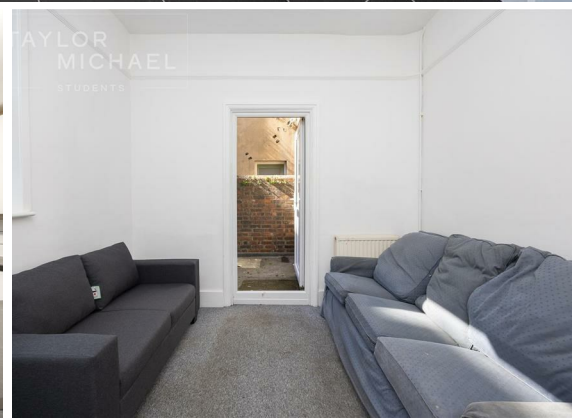

TAYLOR  
MICHAEL  
STUDENTS

5 Bed  
House - Terraced  
located in

£2,300 Per month

TAYLOR  
MICHAEL  
STUDENTS