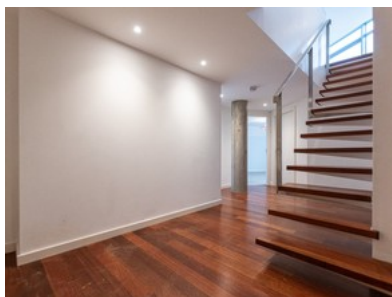

Beetham Tower Liverpool

FREYJA NORTH

- ✓ Penthouse
- ✓ Floating Staircase
- ✓ Duplex
- ✓ Superb Views Over The River
- ✓ Two Secure Underground Parking Spaces
- ✓ Three Bedrooms
- ✓ Concierge
- ✓ Electric Heating
- ✓ Secure Door Entry
- ✓ Air Conditioning