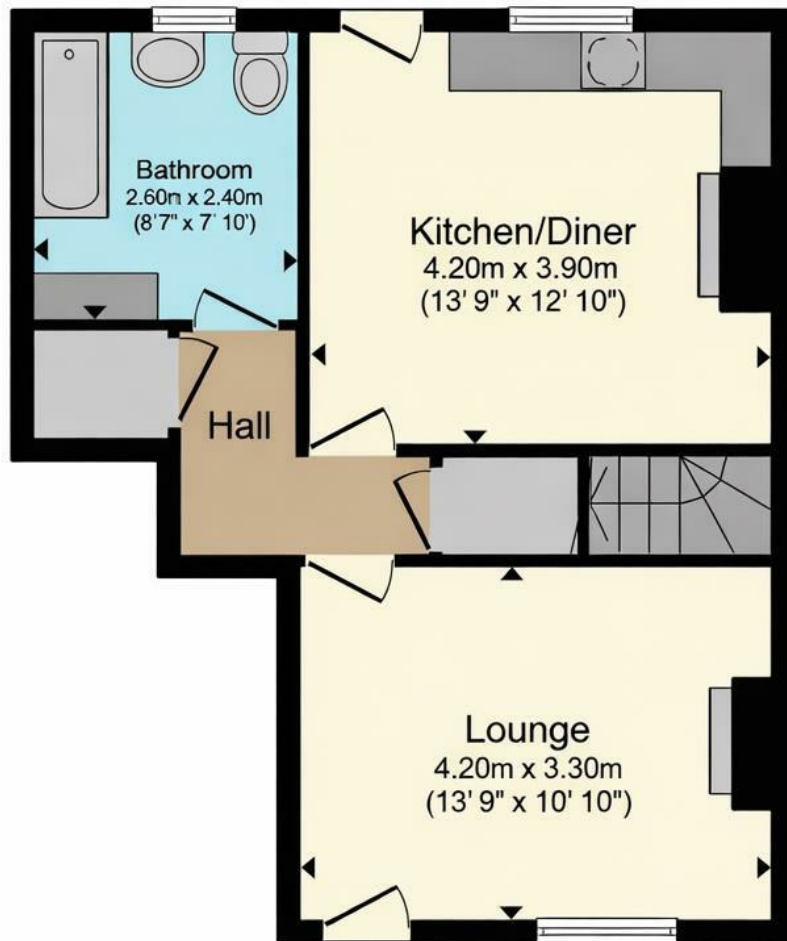

Ground Floor

First Floor

Total floor area 90.9 m² (978 sq.ft.) approx

This floor plan is for illustrative purposes only. It is not drawn to scale. Any measurement, room areas, the geometries are, approximate. No details are guaranteed, they cannot be relied upon for any purpose and they do not form part of any agreement. No liability is taken for any error, omission or misstatement. A party must rely upon its own inspection(s). Powered by www.lagent.com