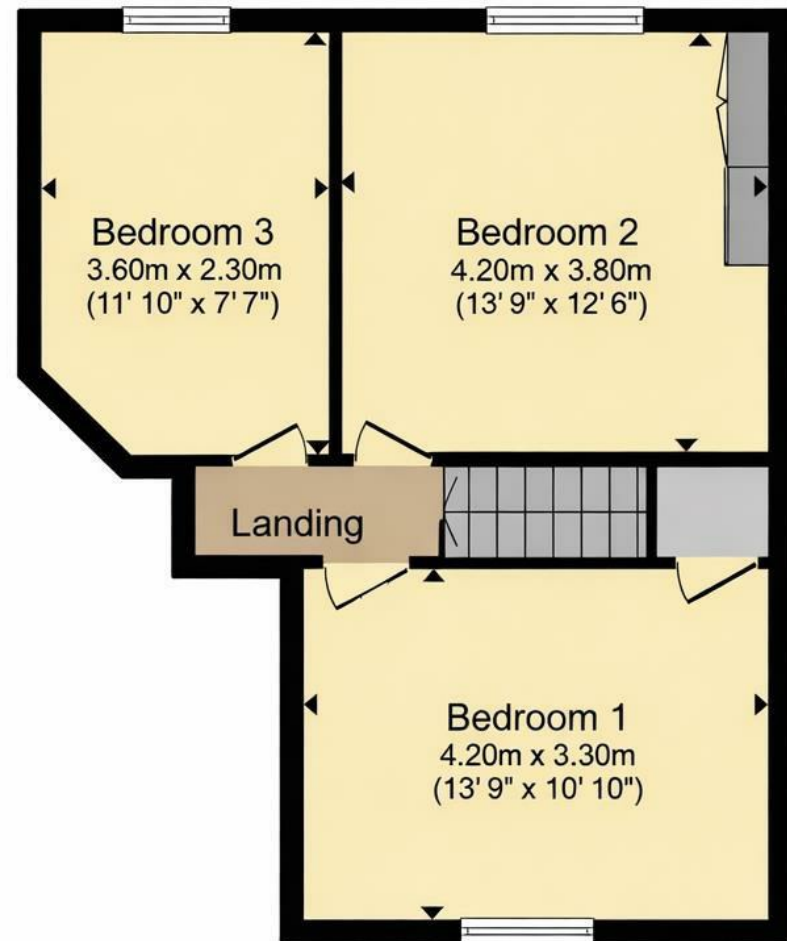

Ground Floor

First Floor

Total floor area 90.9 m² (978 sq.ft.) approx

This floor plan is for illustrative purposes only. It is not drawn to scale. Any measurement, room areas, the geometries are, approximate. No details are guaranteed, they cannot be relied upon for any purpose and they do not form part of any agreement. No liability is taken for any error, omission or misstatement. A party must rely upon its own inspection(s). Powered by www.lagent.com