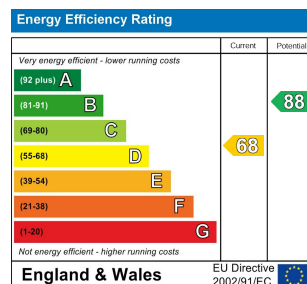

DIRECTIONS

CONTACT

62 Church Road
Hove
East Sussex
BN3 2FP

E: lettings@taylormichael.agency
T:
<https://taylormichael.agency/>

TAYLOR
MICHAEL
STUDENTS