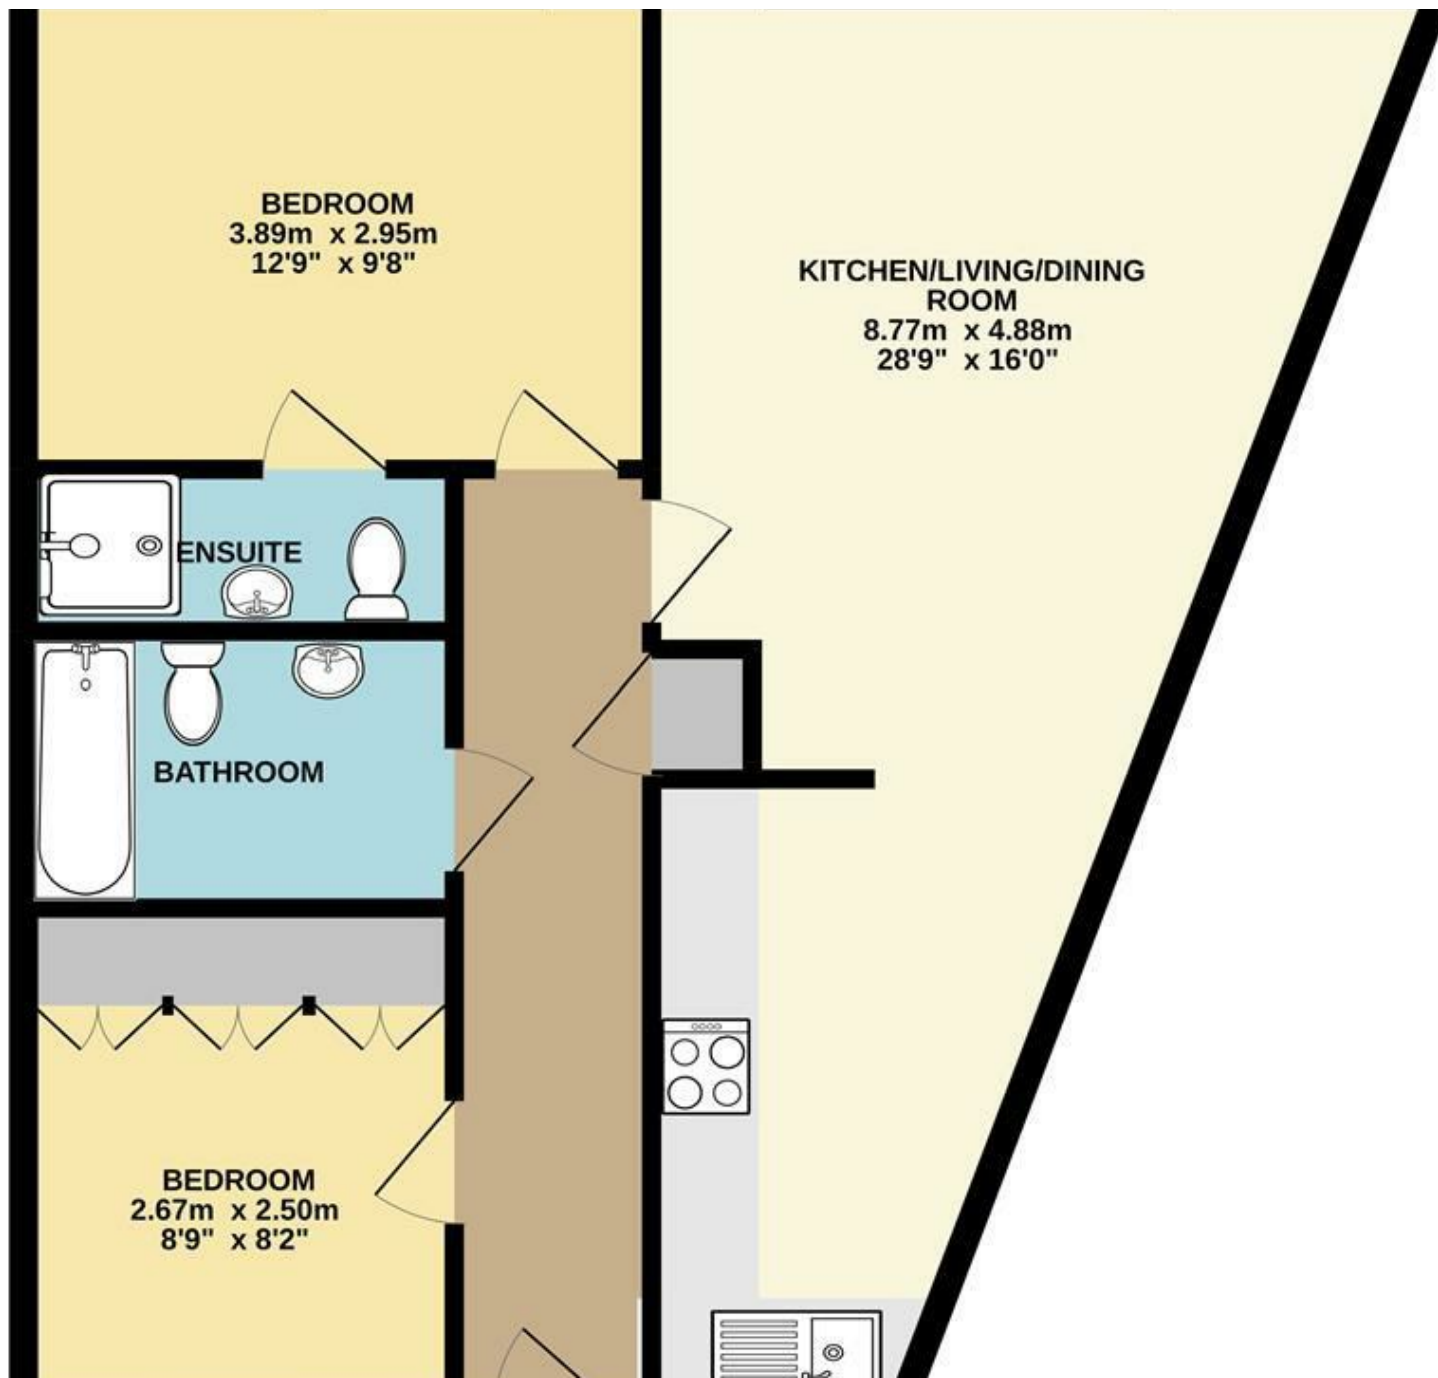

Let's talk

01603 660000

sales@abbotfox.co.uk

@abbotfox

EPC RATING -

Disclaimer – In accordance with the Property Misdescriptions Act, the company abbotFox gives notice that all descriptions, references to condition, necessary permissions for use and other details are given in good faith and believed to be correct, but any purchaser should not rely on them as statements of fact, and must satisfy themselves by inspection or other means, as to their accuracy.