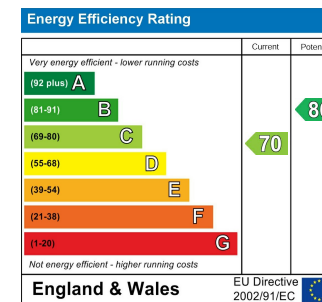

2 Bedroom House - Terraced located in Houghton Le Spring

Large 2 bedroom terraced house
Double reception room downstairs

<https://www.carterpropertyservices.co.uk/>

Call us on

0191 5121223

admin@carterpropertyservices.co.uk
www.carterpropertyservices.co.uk

Council Tax Band

A