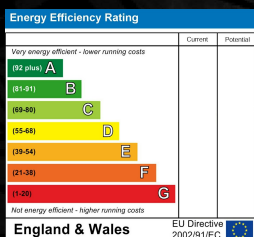

- SHARED HOUSE
- £300 Deposit
- WIFI & BILLS INCLUDED
- CALL 07813 298197
- DOUBLE BED

- SINGLE BEDROOM
- AVAILABLE NOW
- RUGBY TOWN CENTRE
- 1 PERSON ONLY
- WALKING TO STATION

MANOR ROAD, RUGBY

Viewing - Arrangements can be made by Complete Estate Agents on: 01926 887723

1 Binswood Street, Leamington Spa, Warwickshire, CV32 5RW
Tel: 01926 887723
sales@complete247.co.uk
www.complete247.co.uk

complete ●●●●
SALES & LETTINGS