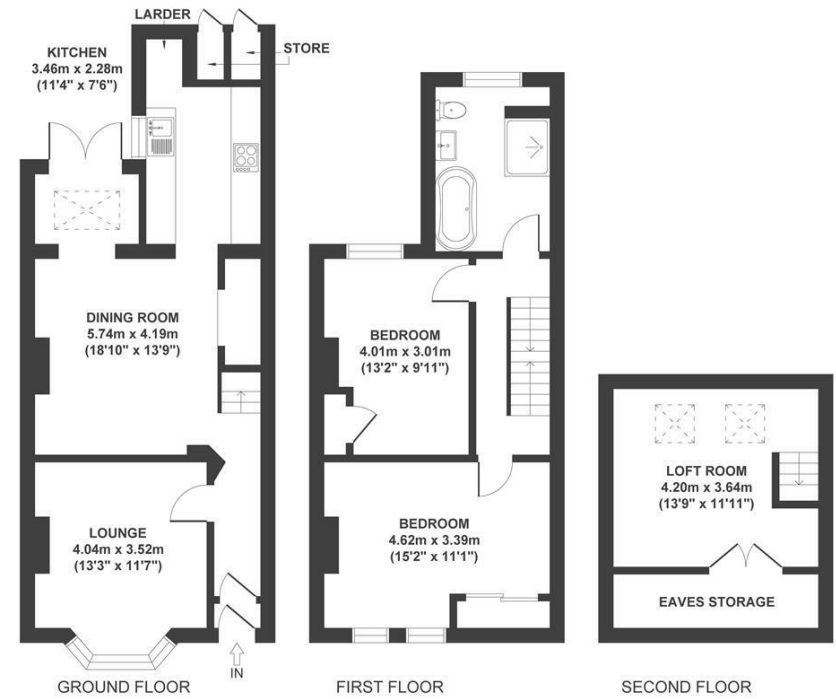

Boardwalk

Carlton Park

, BRISTOL

Carlton Park REDFIELD

APPROXIMATE FLOOR AREA
115 SQM / 1238 SQFT

Boardwalk

Carlton Park

, BRISTOL

£385,000

2 Bedrooms

BS5 9DA

1 Bathrooms

We love how the light comes flooding in through the extension at the start of the afternoon - sitting there with a cup of coffee soaking up the rays even on a cool spring day. Or walking up to the loft to watch the summer sun set over the city - it really is beautiful!