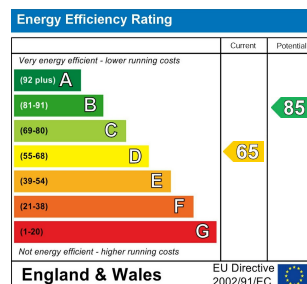

DIRECTIONS

CONTACT

62 Church Road
Hove
East Sussex
BN3 2FP

E: lettings@taylormichael.agency
T:
<https://taylormichael.agency/>

TAYLOR
MICHAEL
STUDENTS