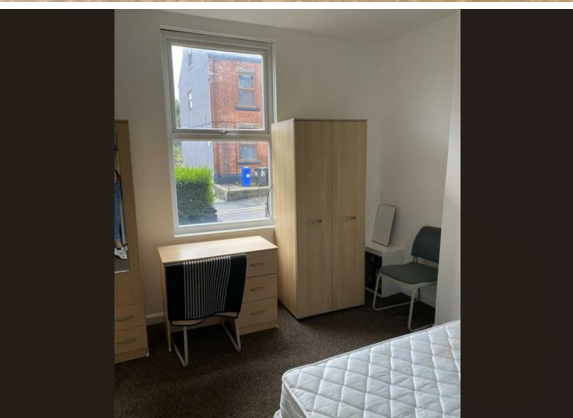

1 Bed
Apartment
located
in Broomhall

£600 PCM

DIRECTIONS

CONTACT

8-10 Broomhall Road
Sheffield
S10 2DR

E: info@taptonestates.co.uk
T: 0114 268 3325
www.taptonestates.co.uk