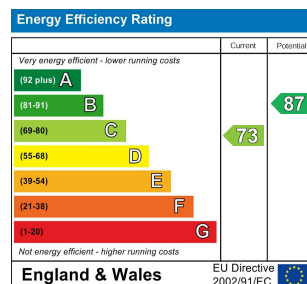

6 Bed
House - Terraced
located in

£3,600 Per month

DIRECTIONS

CONTACT

62 Church Road
Hove
East Sussex
BN3 2FP

E: lettings@taylormichael.agency
T:
<https://taylormichael.agency/>

TAYLOR
MICHAEL
STUDENTS