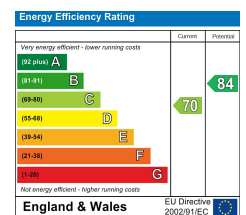

MORTGAGE ADVICE Across The Market Mortgages

An independent Mortgage brokerage offering expert advice from across the whole market. Whether you are a first-time buyer, home mover, remortgaging or buying a Buy-To-Let investment. Tristan can provide expert & reliable advice, in a clear jargon free language. Book a free consultation today.

E - tristan@atmmortgages.com M - 07545320380

www.atmmortgages.com

Tax Band: C