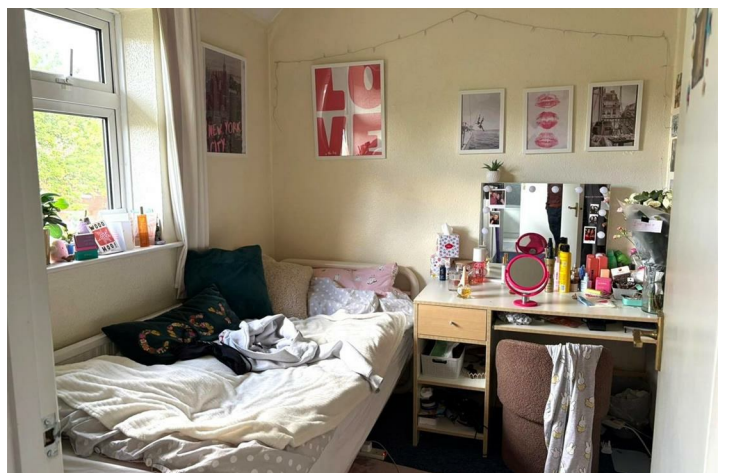

Unfurnished or furnished.

Available end of July/beg August.

Graham & Co are pleased to offer this three bedroom family home situated within Winchester.

The property comprises entrance hall, living room, kitchen, downstairs cloakroom, three bedrooms and upstairs bathroom with separate toilet. Externally there is a good sized enclosed garden.