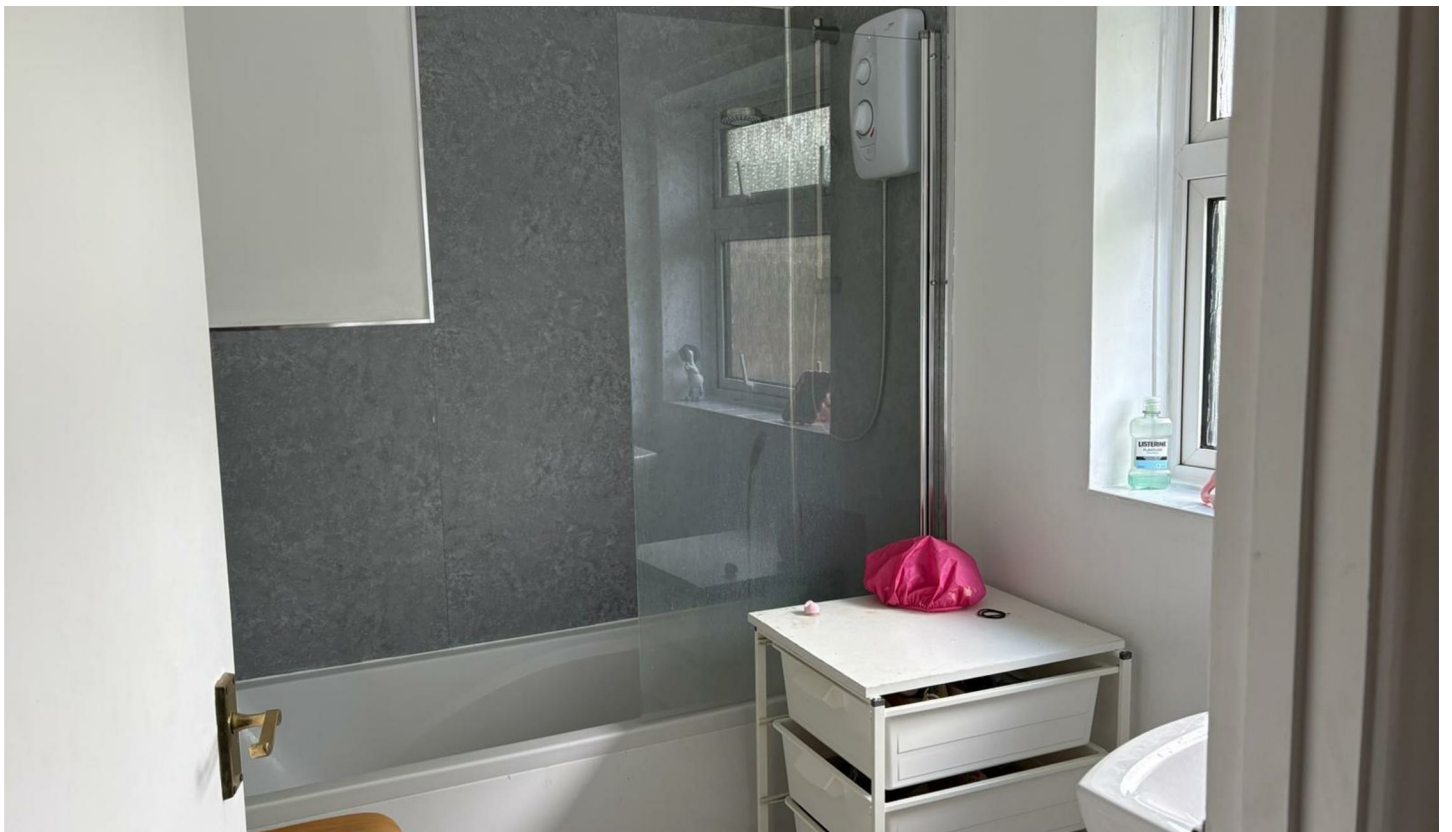

Graham & Co are pleased to offer this three bedroom family home situated within Winchester.

The property comprises entrance hall, living room, kitchen, downstairs cloakroom, three bedrooms and upstairs bathroom with separate toilet. Externally there is a good sized enclosed garden.

Unfurnished or furnished.

Available end of July/beg August.