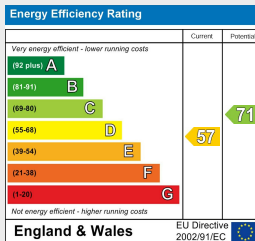

30 Charles Street
Bath
BAI IHU
01225 447 440
bath@propertylinkstates.com
propertylinkstates.com