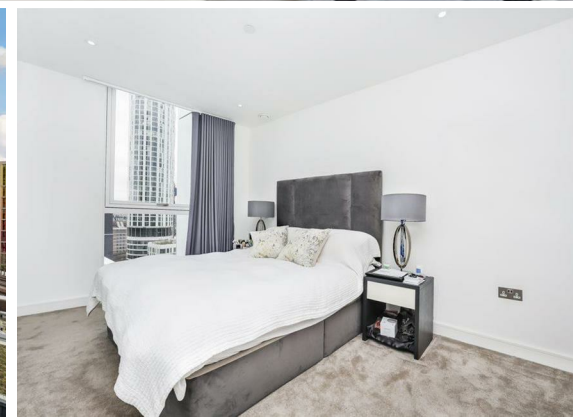

**2 Bed
Apartment
located in Nine
Elms**

£3,700 PCM

 **ORLANDO REID**
LONDON

DIRECTIONS

CONTACT

1-3 Old Town
Clapham
London
SW4 0JT

E: lettings@orlandoreid.co.uk
T: 020 7627 3197
www.orlandoreid.co.uk