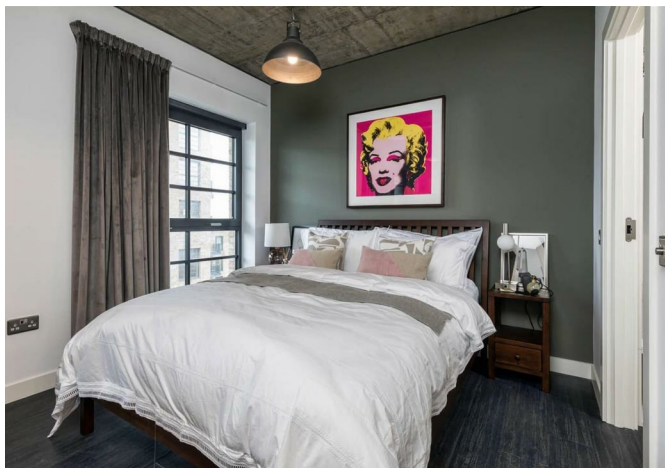

654344 Ferrum, South Way, Wembley, HA9 0HZ  
£1,932 Per month

654344 Ferrum, South Way, Wembley, HA9 0HZ

£1,932 Per month

Limited-Time Offer - up to 16% off. Boldly distinctive and unlike anything else in London - welcome to Ferrum. Inspired by New York's iconic warehouse lofts, Ferrum blends industrial charm with contemporary design. Exposed brickwork and copper pipework meet smooth wooden worktops, rich leather furnishings, vibrant accents, and high-spec Samsung appliances. Every detail has been carefully curated by our expert design team to deliver a one-of-a-kind living experience. South-facing apartments offer expansive views stretching from the City to Richmond and Surrey beyond!