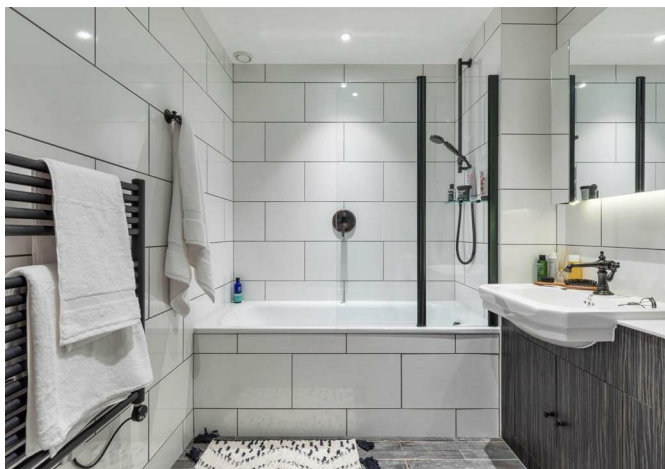

654344 Ferrum, South Way, Wembley, HA9 0HZ  
£1,932 Per month

654344 Ferrum, South Way, Wembley, HA9 0HZ

£1,932 Per month

Limited-Time Offer - up to 16% off. Boldly distinctive and unlike anything else in London - welcome to Ferrum. Inspired by New York's iconic warehouse lofts, Ferrum blends industrial charm with contemporary design. Exposed brickwork and copper pipework meet smooth wooden worktops, rich leather furnishings, vibrant accents, and high-spec Samsung appliances. Every detail has been carefully curated by our expert design team to deliver a one-of-a-kind living experience. South-facing apartments offer expansive views stretching from the City to Richmond and Surrey beyond!