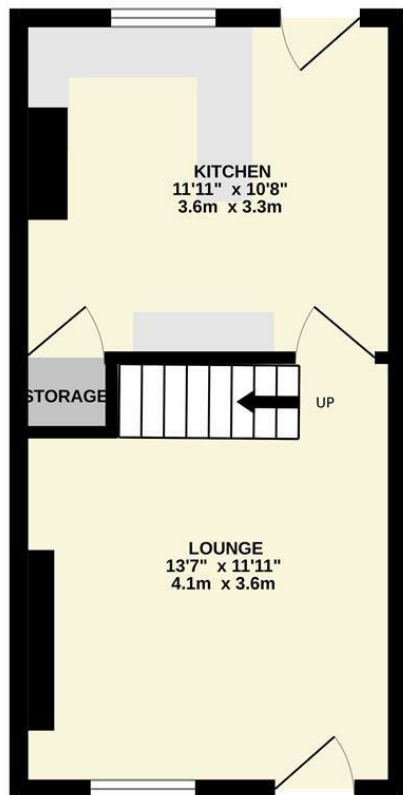

2 Bed
House - End Terrace
located in

£730 Per month

GROUND FLOOR
280 sq.ft. (26.0 sq.m.) approx.

DIRECTIONS

CONTACT

Unit 6
Century 2 Business Centre 3 Dearne
Lane
Manvers
Rotherham

E: info@burrowsresidential.co.uk
T: 07507 905644