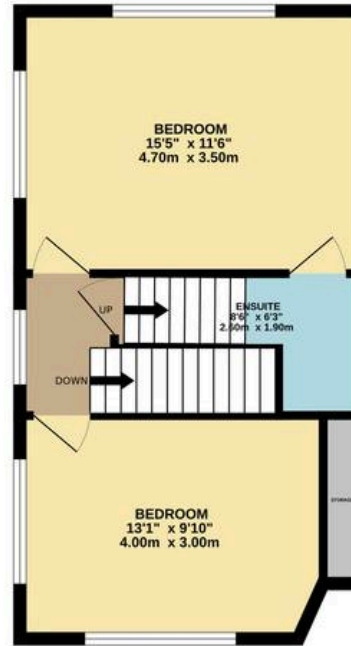

GROUND FLOOR
553 sq.ft. (51.4 sq.m.) approx.

1ST FLOOR
412 sq.ft. (38.3 sq.m.) approx.

2ND FLOOR
337 sq.ft. (31.3 sq.m.) approx.

TOTAL FLOOR AREA : 1302 sq.ft. (120.9 sq.m.) approx.

Whilst every attempt has been made to ensure the accuracy of the floorplan contained here, measurements of doors, windows, rooms and any other items are approximate and no responsibility is taken for any error, omission or mis-statement. This plan is for illustrative purposes only and should be used as such by any prospective purchaser. The services, systems and appliances shown have not been tested and no guarantee as to their operability or efficiency can be given.
Made with Metropix ©2026