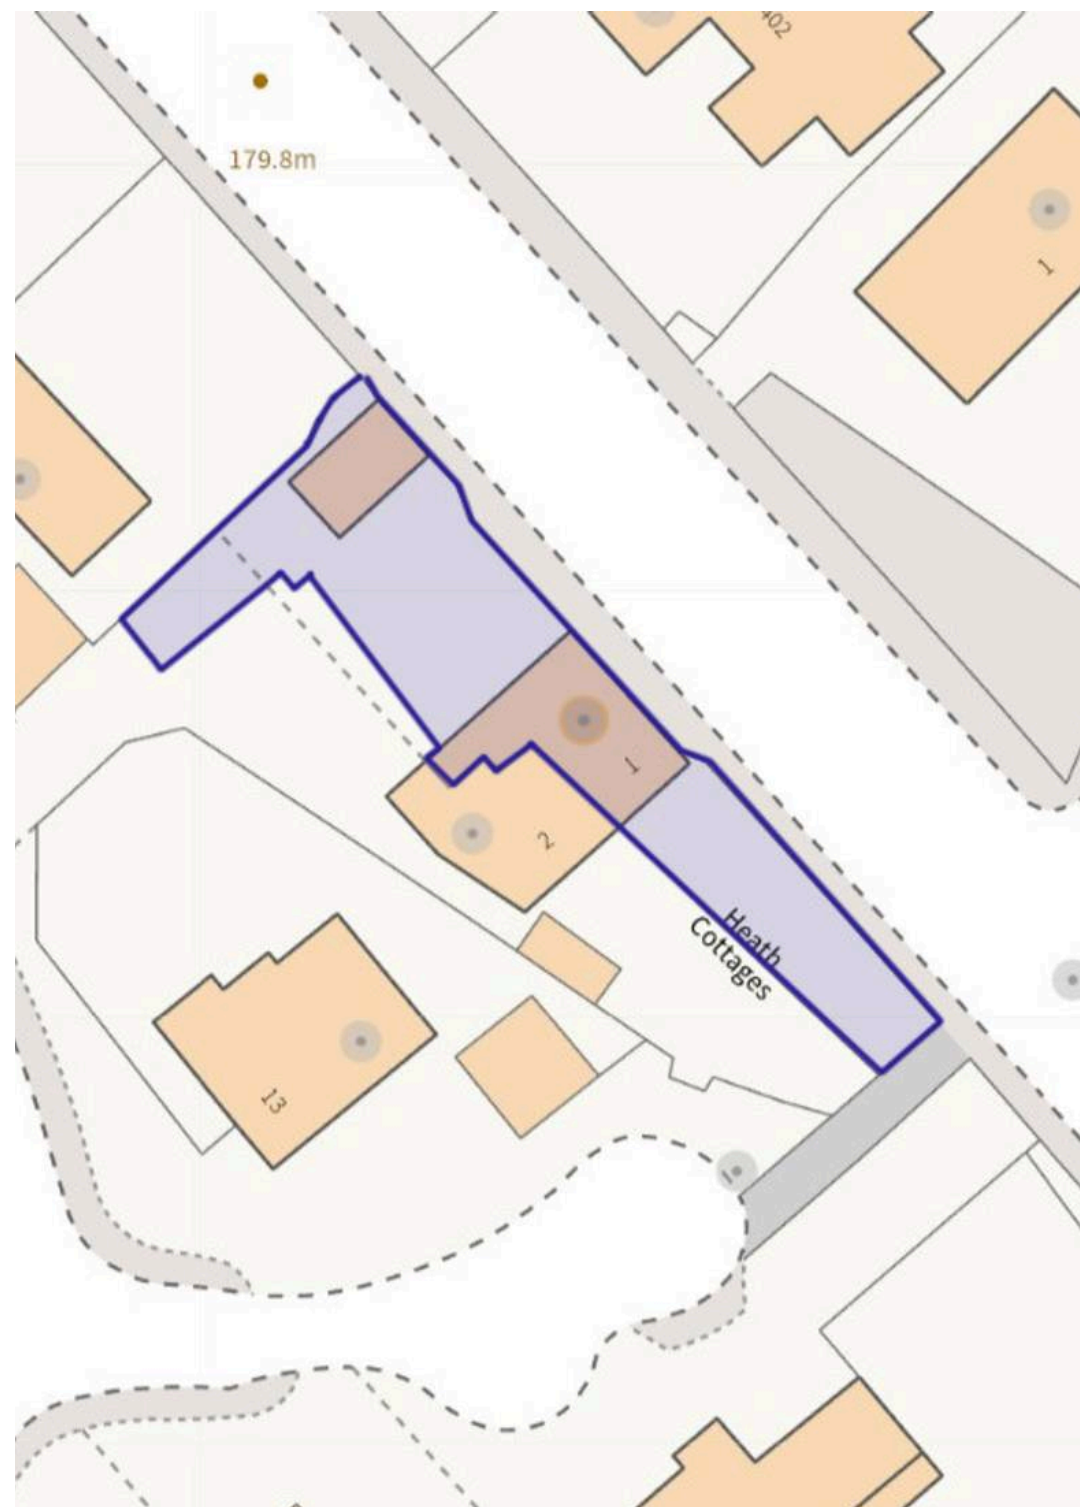

GROUND FLOOR
553 sq.ft. (51.4 sq.m.) approx.

1ST FLOOR
412 sq.ft. (38.3 sq.m.) approx.

2ND FLOOR
337 sq.ft. (31.3 sq.m.) approx.

TOTAL FLOOR AREA : 1302 sq.ft. (120.9 sq.m.) approx.

Whilst every attempt has been made to ensure the accuracy of the floorplan contained here, measurements of doors, windows, rooms and any other items are approximate and no responsibility is taken for any error, omission or mis-statement. This plan is for illustrative purposes only and should be used as such by any prospective purchaser. The services, systems and appliances shown have not been tested and no guarantee as to their operability or efficiency can be given.
Made with Metropix ©2026