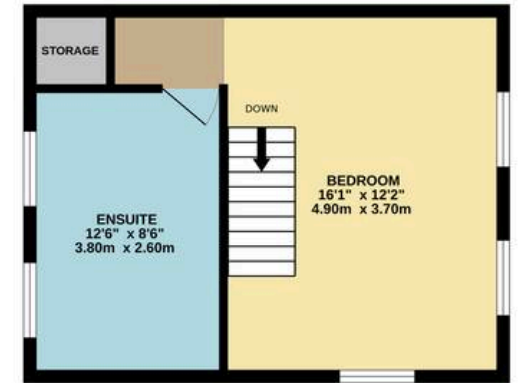

GROUND FLOOR
553 sq.ft. (51.4 sq.m.) approx.

1ST FLOOR
412 sq.ft. (38.3 sq.m.) approx.

2ND FLOOR
337 sq.ft. (31.3 sq.m.) approx.

TOTAL FLOOR AREA : 1302 sq.ft. (120.9 sq.m.) approx.

Whilst every attempt has been made to ensure the accuracy of the floorplan contained here, measurements of doors, windows, rooms and any other items are approximate and no responsibility is taken for any error, omission or mis-statement. This plan is for illustrative purposes only and should be used as such by any prospective purchaser. The services, systems and appliances shown have not been tested and no guarantee as to their operability or efficiency can be given.
Made with Metropix ©2026