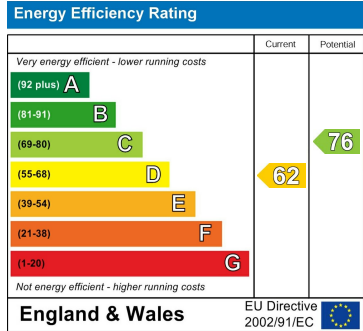

Energy Efficiency Graph

These particulars, whilst believed to be accurate are set out as a general outline only for guidance and do not constitute any part of an offer or contract. Intending purchasers should not rely on them as statements of representation of fact, but must satisfy themselves by inspection or otherwise as to their accuracy. No person in this firm's employment has the authority to make or give any representation or warranty in respect of the property.