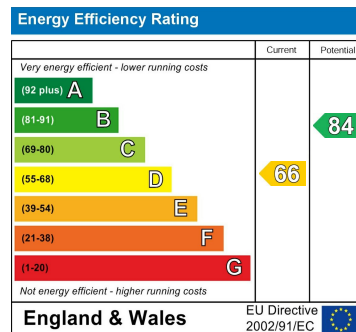

2 Bed
House - End
Terrace

located in
Orchard Street,
Doncaster

Guide Price £100,000

Moss
PROPERTIES

DIRECTIONS

CONTACT

White Rose Way
Doncaster
South Yorkshire

E: info@mosspm.co.uk
T: 01302 730077
www.mosspm.co.uk