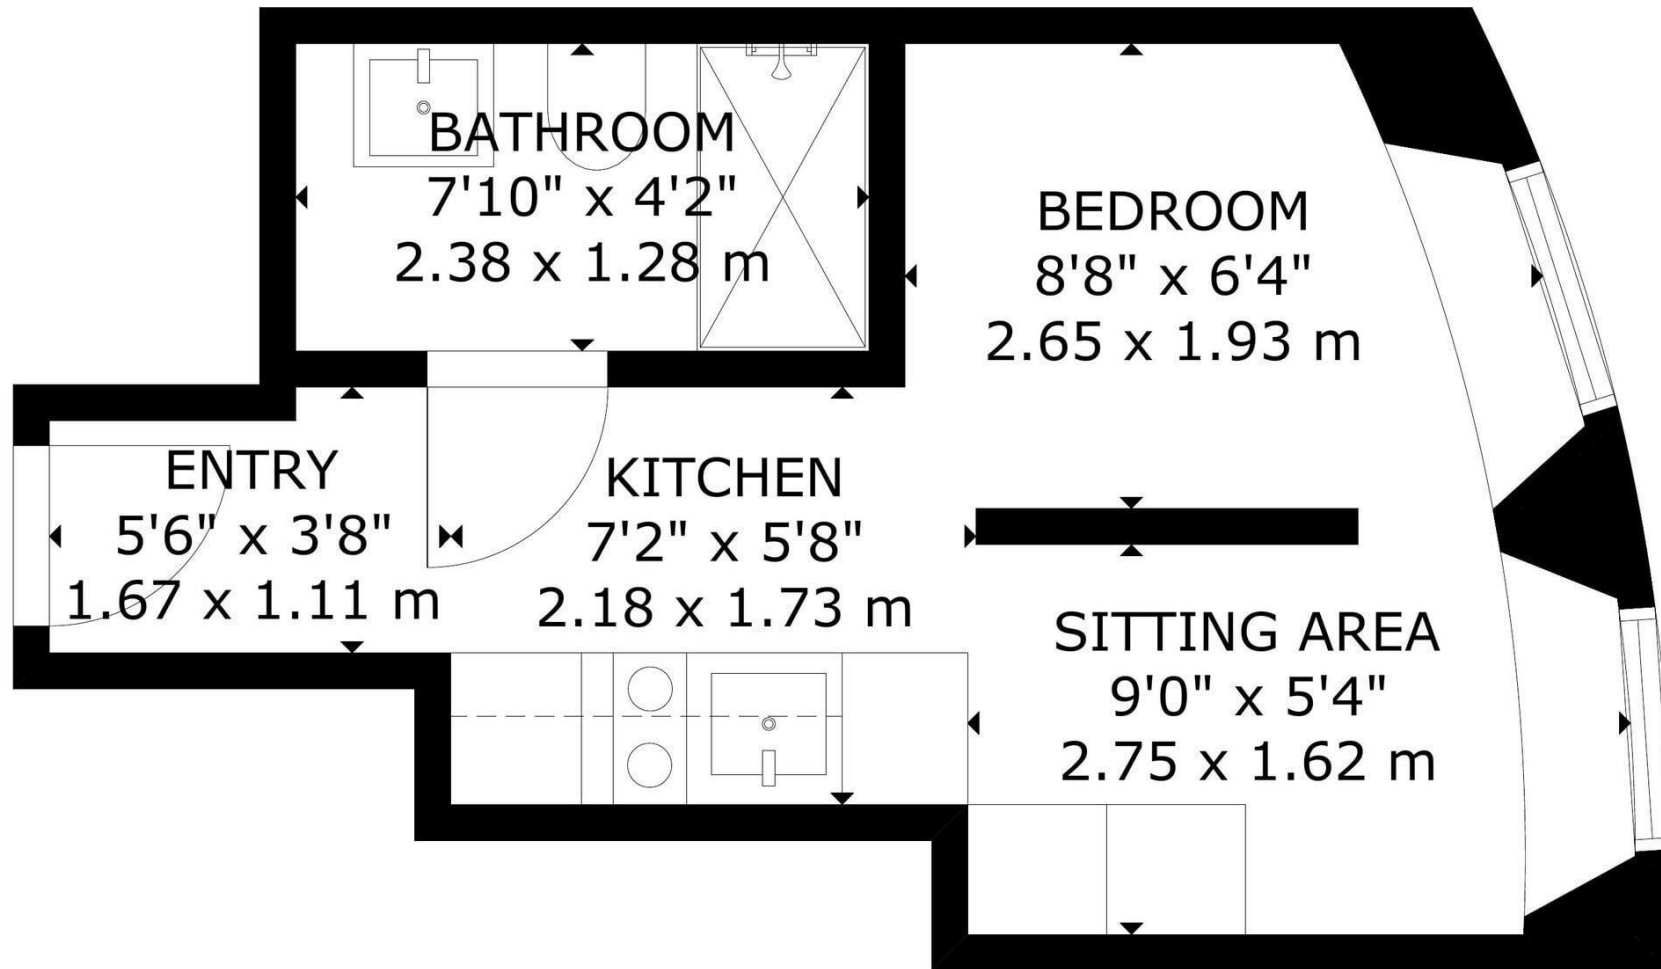

**ESON 2.**

**R E A L E S T A T E**

5, 31 Draycott Avenue, LONDON, SW3

LOWER GROUND FLOOR

GROSS INTERNAL AREA  
TOTAL: 18 m<sup>2</sup>/196 sq ft  
LOWER GROUND FLOOR: 18 m<sup>2</sup>/196 sq ft  
SIZE AND DIMENSIONS ARE APPROXIMATE, ACTUAL MAY VARY