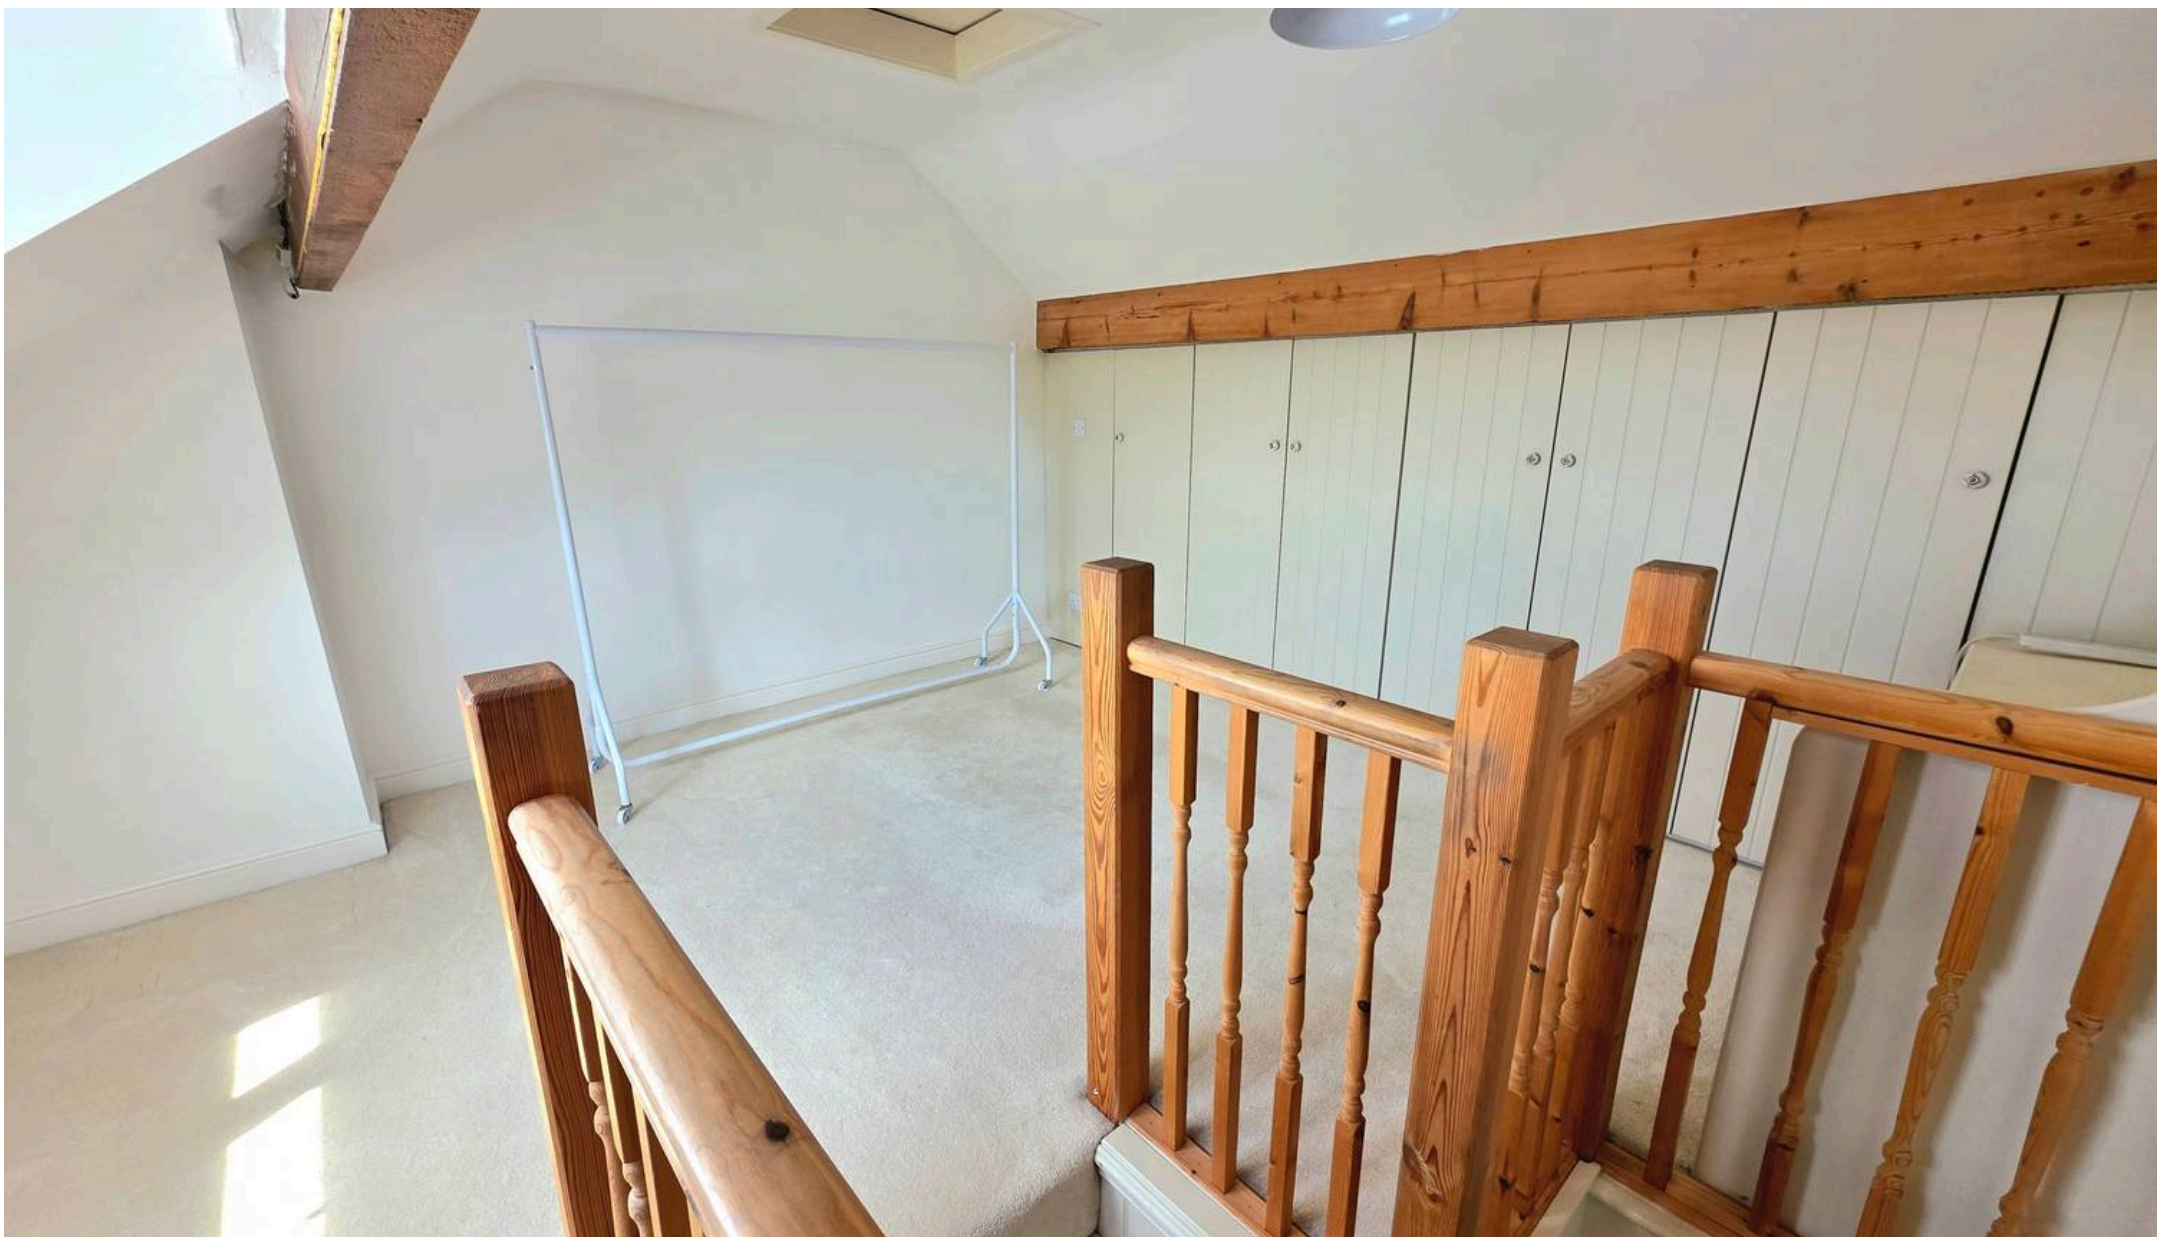

Newton Fallowell Mansfield

Newton Fallowell Estate Agents, 13 Market Street - NG18 1JG

01623
424616

· Mansfield@newtonfallowell.co.uk ·

www.newtonfallowell.co.uk/mansfield-estate-agents/

NEWTON FALLOWELL