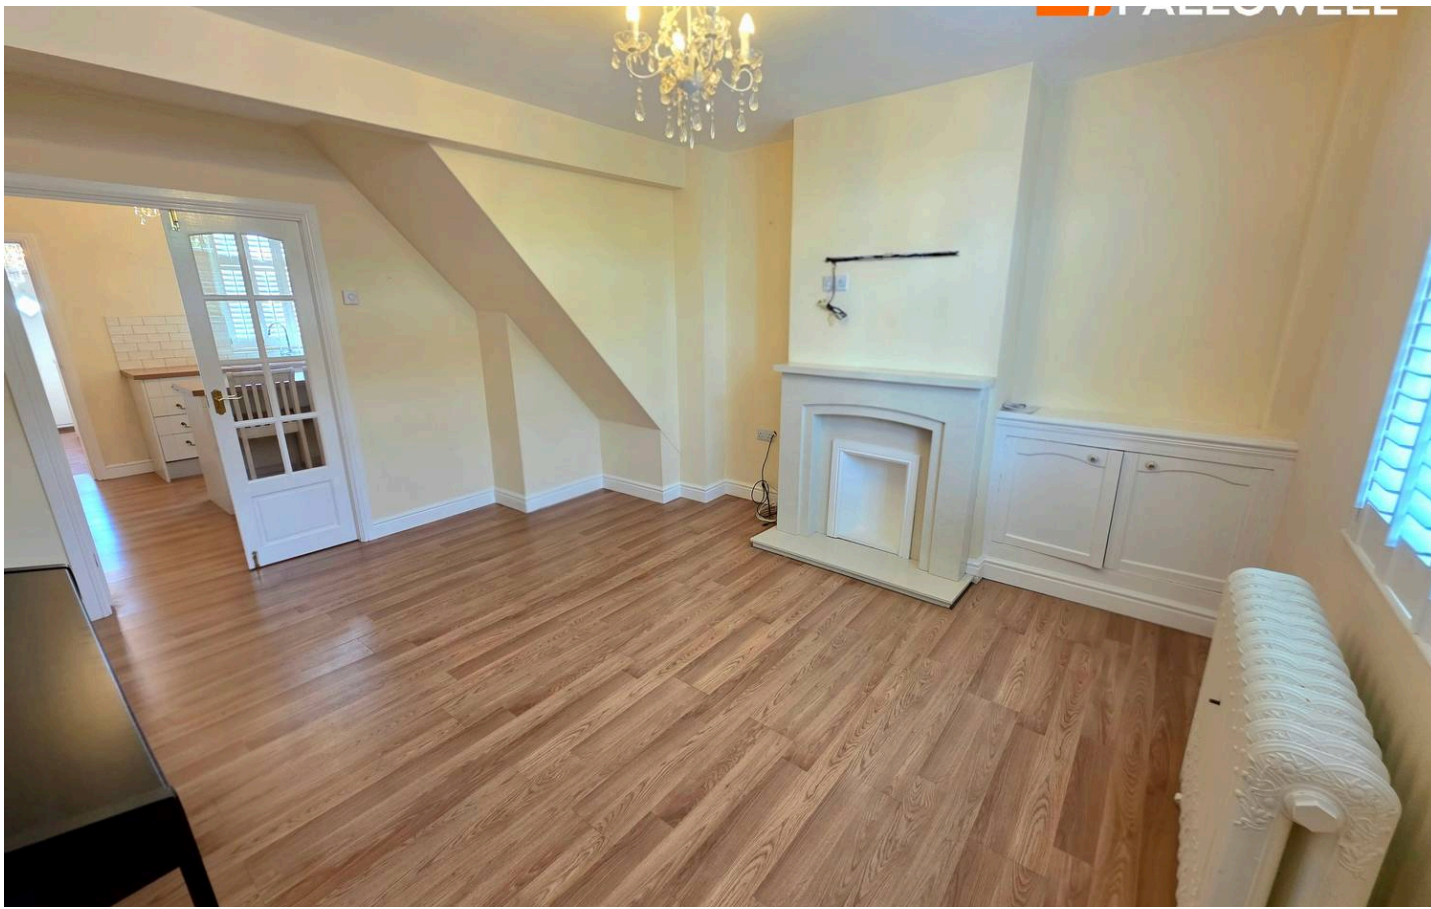

Blackwell Road, Huthwaite
£155,000

 **NEWTON FALLOWELL**

30 Blackwell Road

Huthwaite, Sutton-In-Ashfield

IDEAL FOR COUPLES, FIRST TIME BUYERS AND INVESTORS. Discover your perfect sanctuary with this impeccably presented three-bedroom residence is spread over three floors, offering a perfect blend of modern comfort and functional living. The ground floor features a welcoming, spacious lounge and a separate, well-appointed breakfast kitchen, and separate utility room. Upstairs, you will find two light and neutral bedrooms and a contemporary three piece family bathroom, along with a useful built-in storage cupboard. Second Floor: Staircase rising to a beautiful bedroom with storage, ideal for a home office, hobby space, or the new master bedroom. Throughout, the property boasts neutral décor, upgraded shutter blinds, and a variety of luxury touches that make it truly turn-key ready. Outside, enjoy a private, enclosed rear gated garden and a separate detached garage in a nearby block, accessed via a private driveway (the garage has a new roof installed). Viewing is highly recommended to appreciate the quality of this home. Council Tax band: A

Tenure: Freehold

EPC Energy Efficiency Rating: E

EPC Environmental Impact Rating: E

- Three bedrooms with NO UPWARD CHAIN
- On road parking and a separate garage included within the sale which is accessed a few doors down along a private driveway for security. The roof has been replaced on the garage recently.
- Lounge with double doors leading into the breakfast kitchen and a variety of fitted units and appliances
- Three light and airy bedrooms with built-in storage in all three
- Separate utility room with a composite door and wall mounted Baxi boiler unit