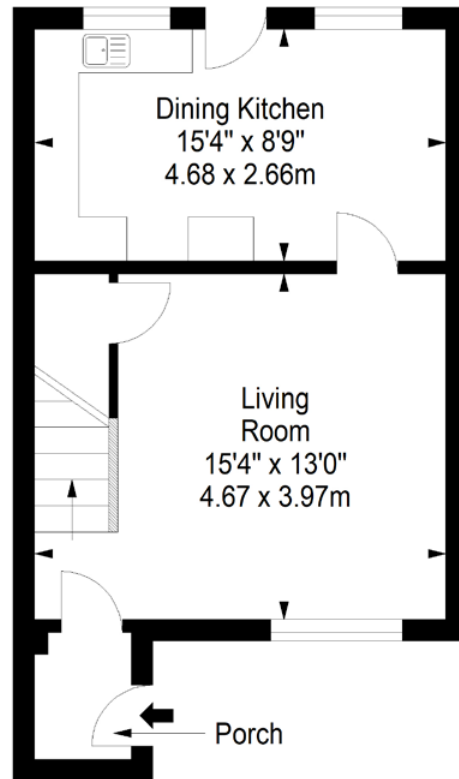

Floorplan

Ground Floor
Approx. 33.5 sq. metres (360.6 sq. feet)

First Floor
Approx. 31.7 sq. metres (341.2 sq. feet)

Total area: approx. 65.2 sq. metres (701.8 sq. feet)

All Enquiries to our Property Department: