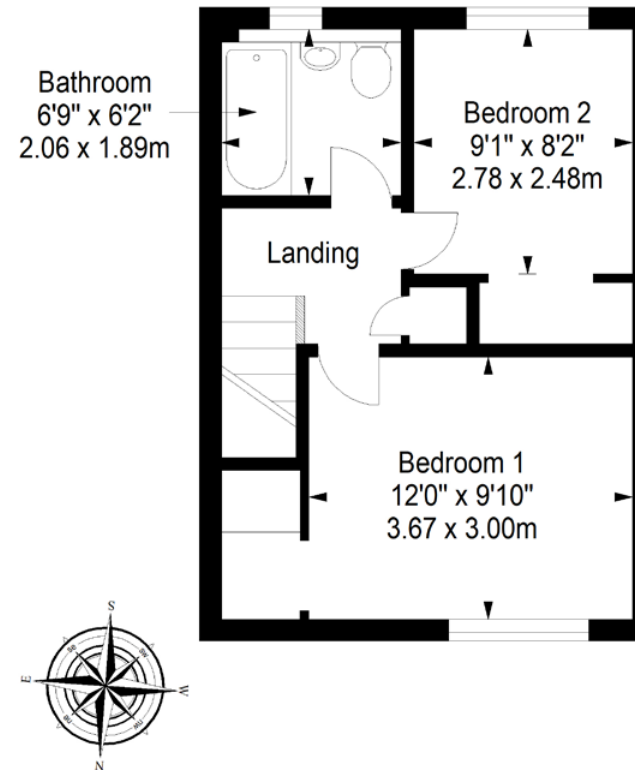

Floorplan

Ground Floor
Approx. 33.5 sq. metres (360.6 sq. feet)

First Floor
Approx. 31.7 sq. metres (341.2 sq. feet)

Total area: approx. 65.2 sq. metres (701.8 sq. feet)

All Enquiries to our Property Department: