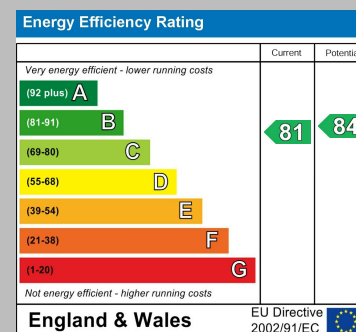

Madrid Road

£2,800,000

Local Authority
 Richmond

Council Tax Band
 H

Directions

Agents Note: Whilst every care has been taken to prepare these particulars, they are for guidance purposes only. All measurements are approximate and are for general guidance purposes only and whilst every care has been taken to ensure their accuracy, they should not be relied upon and potential buyers/tenants are advised to recheck the measurements