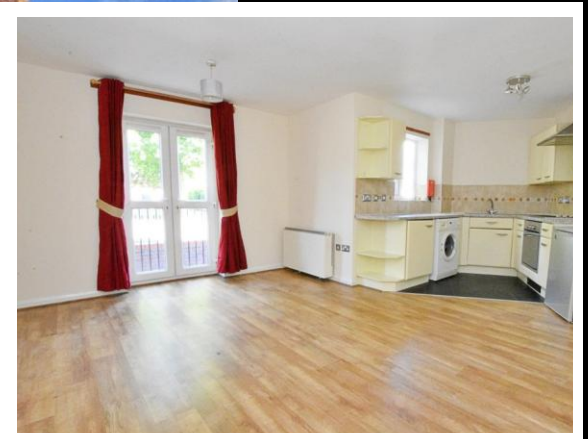

EDWARD KNIGHT
ESTATE AGENTS

RIVERSIDE CORNER, PARKFIELD ROAD, NEWBOLD 1 BED
£700 PCM FEES APPLY EPC C