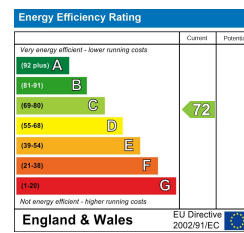

59 Bradvue Crescent
Bradville
Milton Keynes
MK13 7AH

£2,250 Per Month

To view this property call Carters on 01908265200 or email admin@cartersrentals.com

Viewing Arrangements

 01908265200
 admin@cartersrentals.com
 carters.co.uk
 59 High Street, Stony Stratford,
 STONY STRATFORD, MK11