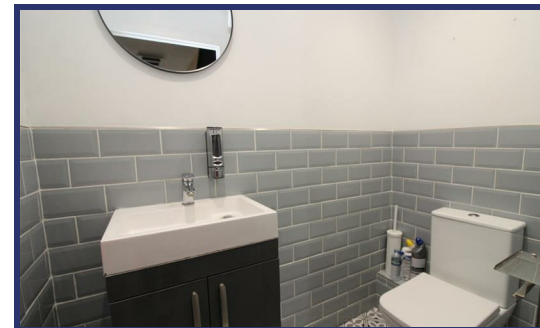

59 Bradvue Crescent
Bradville
Milton Keynes
MK13 7AH

£2,250 Per Month

To view this property call Carters on 01908265200 or email admin@cartersrentals.com

Viewing Arrangements

 01908265200
 admin@cartersrentals.com
 carters.co.uk
 59 High Street, Stony Stratford,
 STONY STRATFORD, MK11