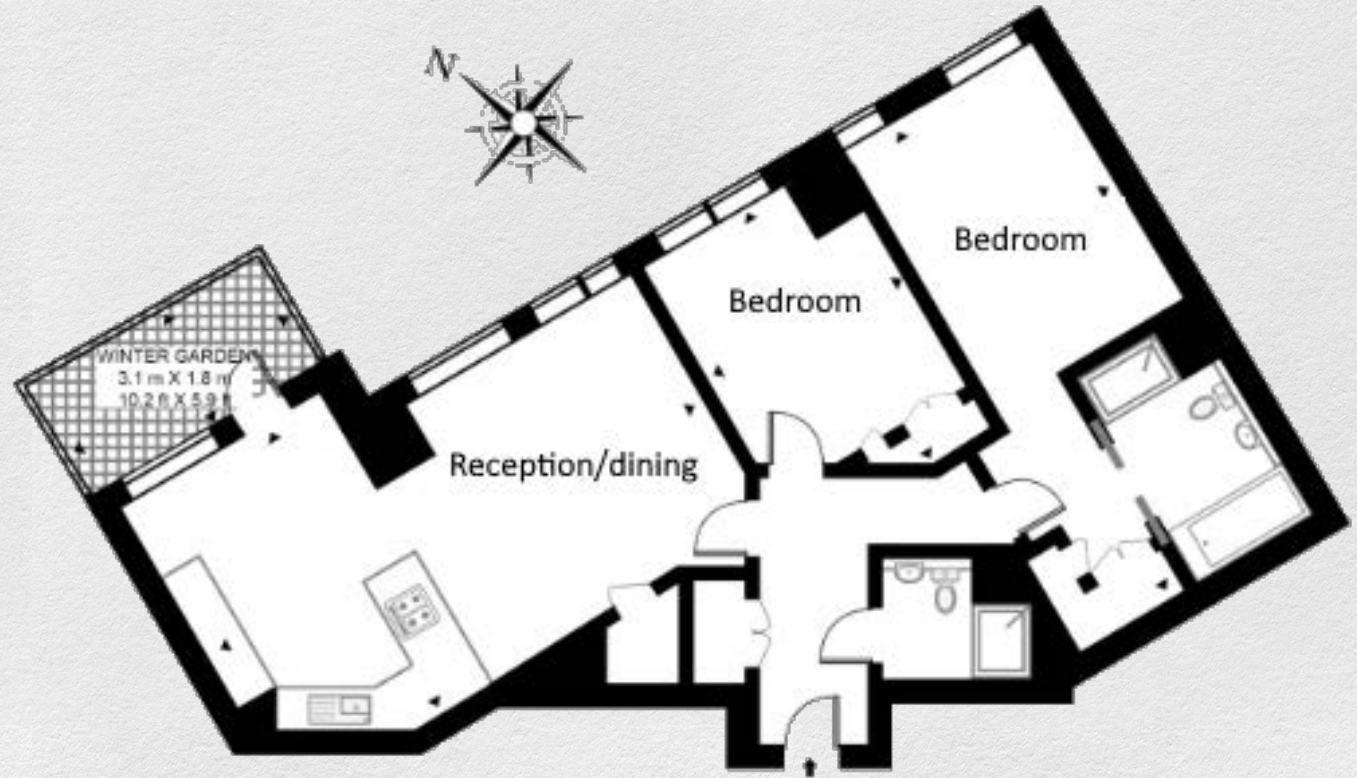

River Park Tower, London, SW8

£5,850 pcm

- 2 bedrooms
- 2 bathrooms
- Premium Resident Facilities
- Gym and Studios
- Sky and Business Lounges
- Private cinema and games room
- 24-hour concierge
- Furnished
- 957 sq ft

ONE LONDON

PROPERTY

*River Park Tower, London,
SW8*

SIZE

957 sq ft

Two bedrooms / Two bathrooms

CONTACT

*0207 856 0396
info@one-london.uk
www.one-london.uk*

*** For illustration purposes only. Could not be to scale.
One-London aims to ensure accuracy but is not liable
for any discrepancies.*

PR908