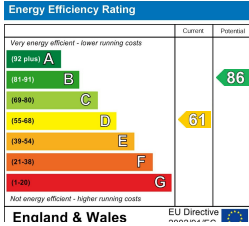

Energy Efficiency Graph

These particulars, whilst believed to be accurate are set out as a general outline only for guidance and do not constitute any part of an offer or contract. Intending purchasers should not rely on them as statements of representation of fact, but must satisfy themselves by inspection or otherwise as to their accuracy. No person in this firm's employment has the authority to make or give any representation or warranty in respect of the property.