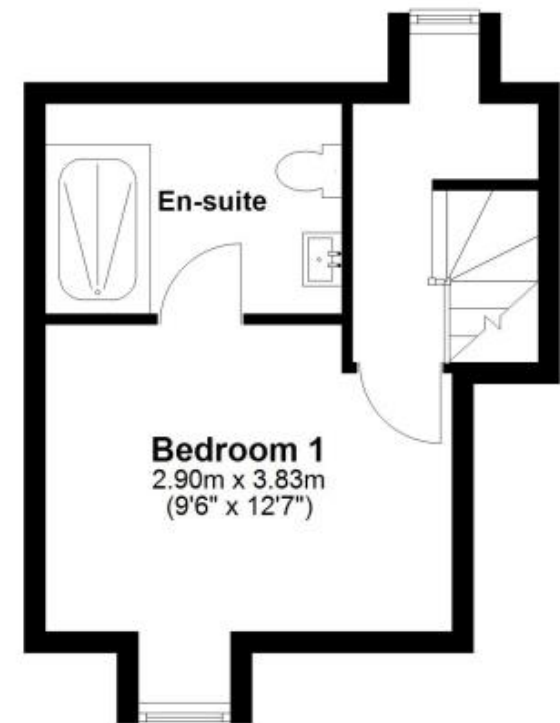

Accommodation

- Open Plan Living Space 34'7 x 16'3
- Bedroom 1 12'7 x 9'6
- En Suite 9'2 x 6'6
- Bedroom 2 13'8 x 9'7
- Bedroom 3 12'4 x 9'7
- Study / Nursery 6'3 x 6'2
- Family Bathroom 8'5 x 6'2
- W/C
- Private Rear Garden
- Allocated Parking

Ground Floor

Approx. 46.9 sq. metres (504.4 sq. feet)

First Floor

Approx. 39.3 sq. metres (423.2 sq. feet)

Second Floor

Approx. 22.0 sq. metres (237.1 sq. feet)

Total area: approx. 108.2 sq. metres (1164.7 sq. feet)