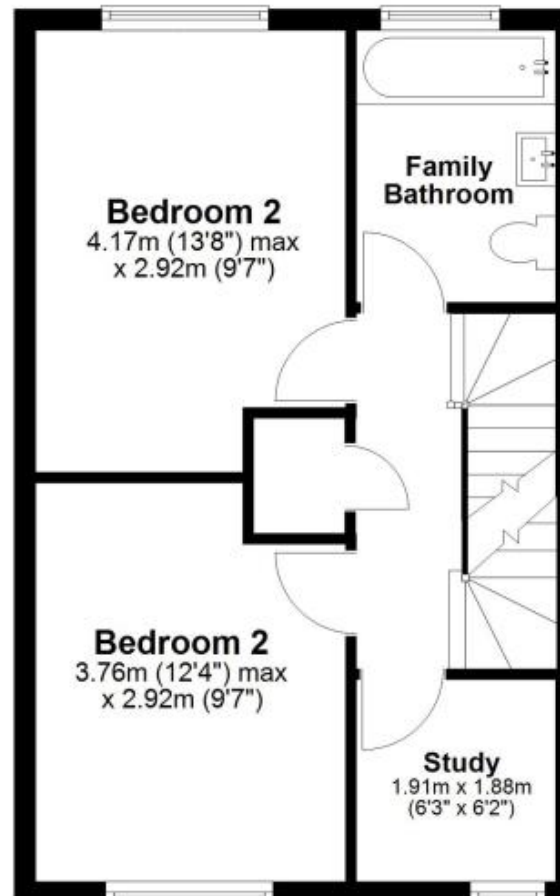

Accommodation

- Open Plan Living Space 34'7 x 16'3
- Bedroom 1 12'7 x 9'6
- En Suite 9'2 x 6'6
- Bedroom 2 13'8 x 9'7
- Bedroom 3 12'4 x 9'7
- Study / Nursery 6'3 x 6'2
- Family Bathroom 8'5 x 6'2
- W/C
- Private Rear Garden
- Allocated Parking

Ground Floor

Approx. 46.9 sq. metres (504.4 sq. feet)

First Floor

Approx. 39.3 sq. metres (423.2 sq. feet)

Second Floor

Approx. 22.0 sq. metres (237.1 sq. feet)

Total area: approx. 108.2 sq. metres (1164.7 sq. feet)