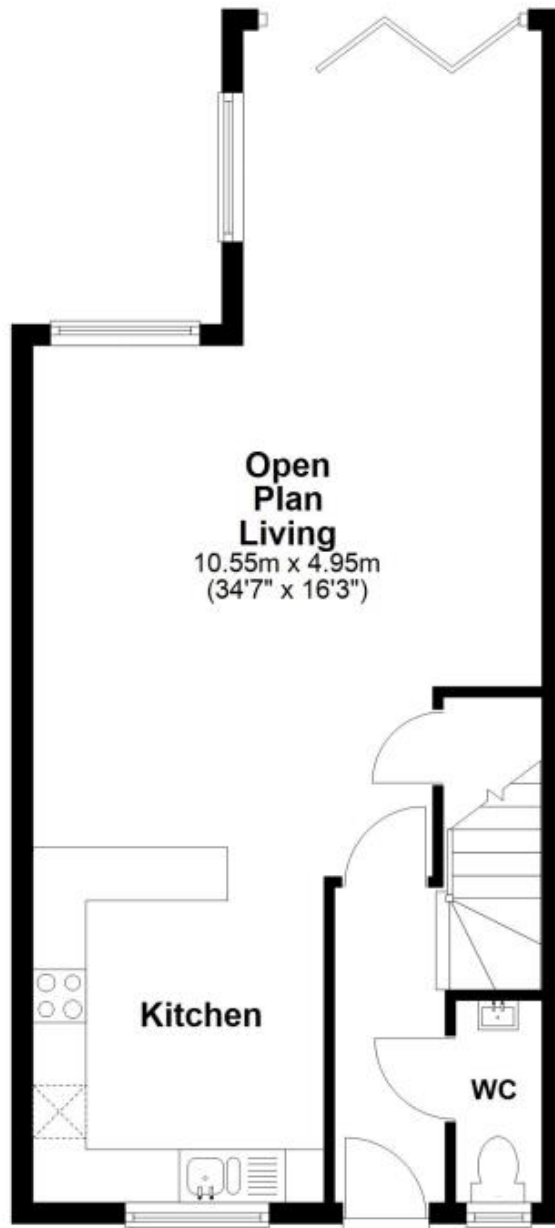

Accommodation

- Open Plan Living Space 34'7 x 16'3
- Bedroom 1 12'7 x 9'6
- En Suite 9'2 x 6'6
- Bedroom 2 13'8 x 9'7
- Bedroom 3 12'4 x 9'7
- Study / Nursery 6'3 x 6'2
- Family Bathroom 8'5 x 6'2
- W/C
- Private Rear Garden
- Allocated Parking

Ground Floor

Approx. 46.9 sq. metres (504.4 sq. feet)

First Floor

Approx. 39.3 sq. metres (423.2 sq. feet)

Second Floor

Approx. 22.0 sq. metres (237.1 sq. feet)

Total area: approx. 108.2 sq. metres (1164.7 sq. feet)