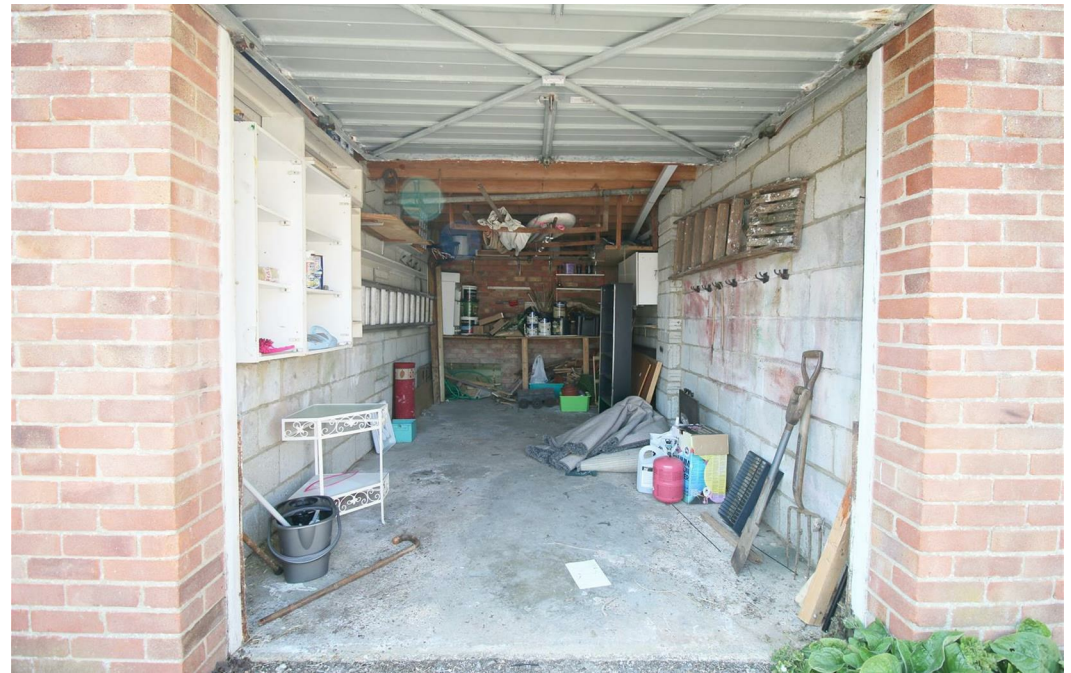

£1,375 Per Calendar Month  
7 Mill Gardens, East Wittering, Chichester, Sussex PO20 8PR

1

3

2

C

C

Working in co-operation with the owners we have tried to be accurate and informative in the presentation of our property details. Baileys would advise that no representations or warranties are made or given in respect of the condition of any items mentioned in the Sales Particulars. If however, you are not sure about a particular point please contact us to verify the information. This is especially important if viewing the property involves travelling some distance.