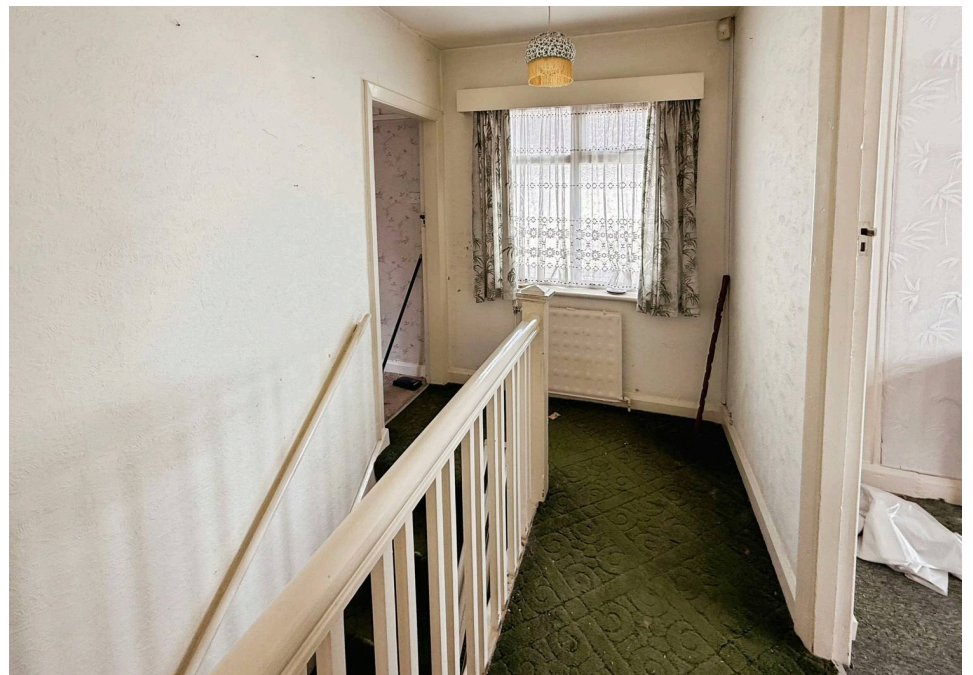

The ground floor provides two reception rooms. The main living room features a fireplace, a bay window and French doors opening directly onto the garden, together with a garden view that enhances the sense of space and connection to the outdoors. The second reception room, currently used as a dining room, also benefits from a fireplace and a bay window, providing a defined area for more formal entertaining or flexible family use.

The property includes a fitted kitchen with a utility room and pantry offering useful

- Detached family home with potential
- Four double bedrooms throughout
- Two reception rooms with fireplaces
- Bay windows and French doors
- Main bedroom with built-in wardrobes
- Additional built-in bedroom storage
- Garden plus single garage and parking
- Sought-after Wellington residential location
- Good local schools and amenities nearby
- Excellent rail and bus transport links