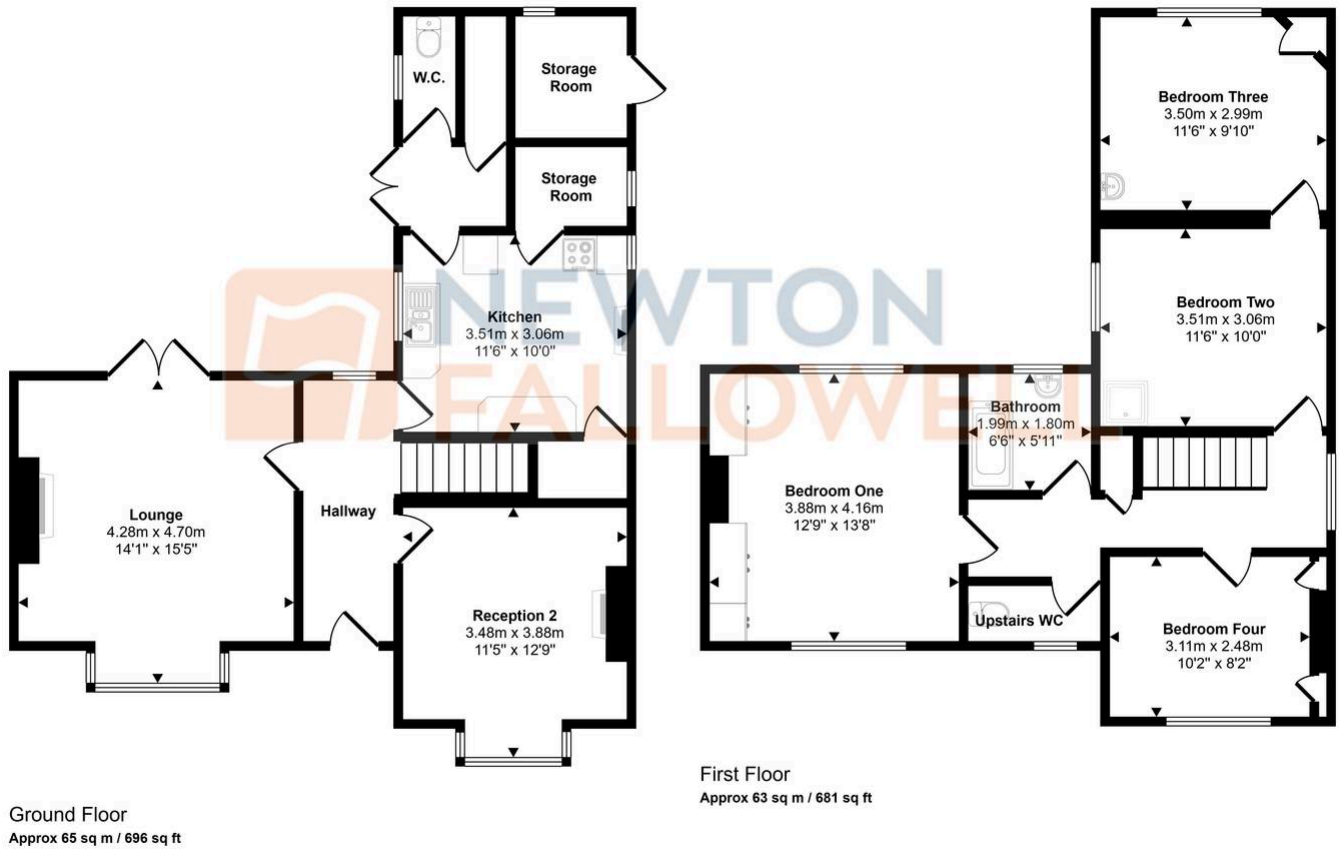

The ground floor provides two reception rooms. The main living room features a fireplace, a bay window and French doors opening directly onto the garden, together with a garden view that enhances the sense of space and connection to the outdoors. The second reception room, currently used as a dining room, also benefits from a fireplace and a bay window, providing a defined area for more formal entertaining or flexible family use.

The property includes a fitted kitchen with a utility room and pantry offering useful

- Detached family home with potential
- Four double bedrooms throughout
- Two reception rooms with fireplaces
- Bay windows and French doors
- Main bedroom with built-in wardrobes
- Additional built-in bedroom storage
- Garden plus single garage and parking
- Sought-after Wellington residential location
- Good local schools and amenities nearby
- Excellent rail and bus transport links

Approx Gross Internal Area
128 sq m / 1377 sq ft

This floorplan is only for illustrative purposes and is not to scale. Measurements of rooms, doors, windows, and any items are approximate and no responsibility is taken for any error, omission or mis-statement. Icons of items such as bathroom suites are representations only and may not look like the real items. Made with Made Snappy 360.