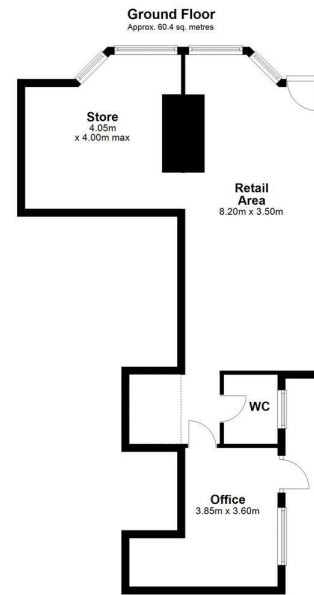

5-7

Union Street |

Market Rasen | LN8 3AA

Asking Price £69,000

Double Fronted Shop Unit within Market Rasen Town Centre.

Accommodation comprising: Double Shop Fronted Unit, Inner Hall with Storage Recess, Cloakroom, Rear Store Room.

- Double Fronted Shop Unit
- Freehold Premises
- Cloakroom
- Market Rasen Town Centre
- Rear Store Room
- No Chain

Shop Unit, 5 Union Street

27'3 max x 11'6 ave (8.31m max x 3.51m ave)

Measurement into Bay fronted window to front. Night storage Heater. Open Plan to Shop Unit, 7 Union Street. Doorway to Inner Hallway.

Shop Unit, 7 Union Street

13'4 max x 13'6 (4.06m max x 4.11m)

Into bay window to the front. Night storage heater. Open Plan to Shop Unit, 5 Union Street.

Inner Hallway

Storage recess. Doors to Cloakroom and Rear Store Room

Cloakroom

Low Level W.C. Pedestal wash basin. Window to side.

Rear Store Room

11'9 x 8'1 plus recess (3.58m x 2.46m plus recess)
Window to side. Night Storage/Convector Heater. Door to Outside (only for Maintenance and Repairs).

Additional Information

Tenure: Freehold
Services: Mains Water and Electric
Business Rates: None paid at present

Total area: approx. 60.4 sq. metres

Energy Efficiency Rating		Current	Potential
Very energy efficient - lower running costs			
(92 plus) A		86	
(81-91) B			
(69-80) C			
(55-68) D			
(39-54) E			
(21-38) F			
(1-20) G			
Not energy efficient - higher running costs			
England & Wales		EU Directive 2002/91/EC	

Perkins George Mawer & Co

Corn Exchange Chambers

Queen Street

Market Rasen

Lincolnshire

LN8 3EH

01673 843011

info@perkinsgeorgemawer.co.uk

www.perkinsgeorgemawer.co.uk