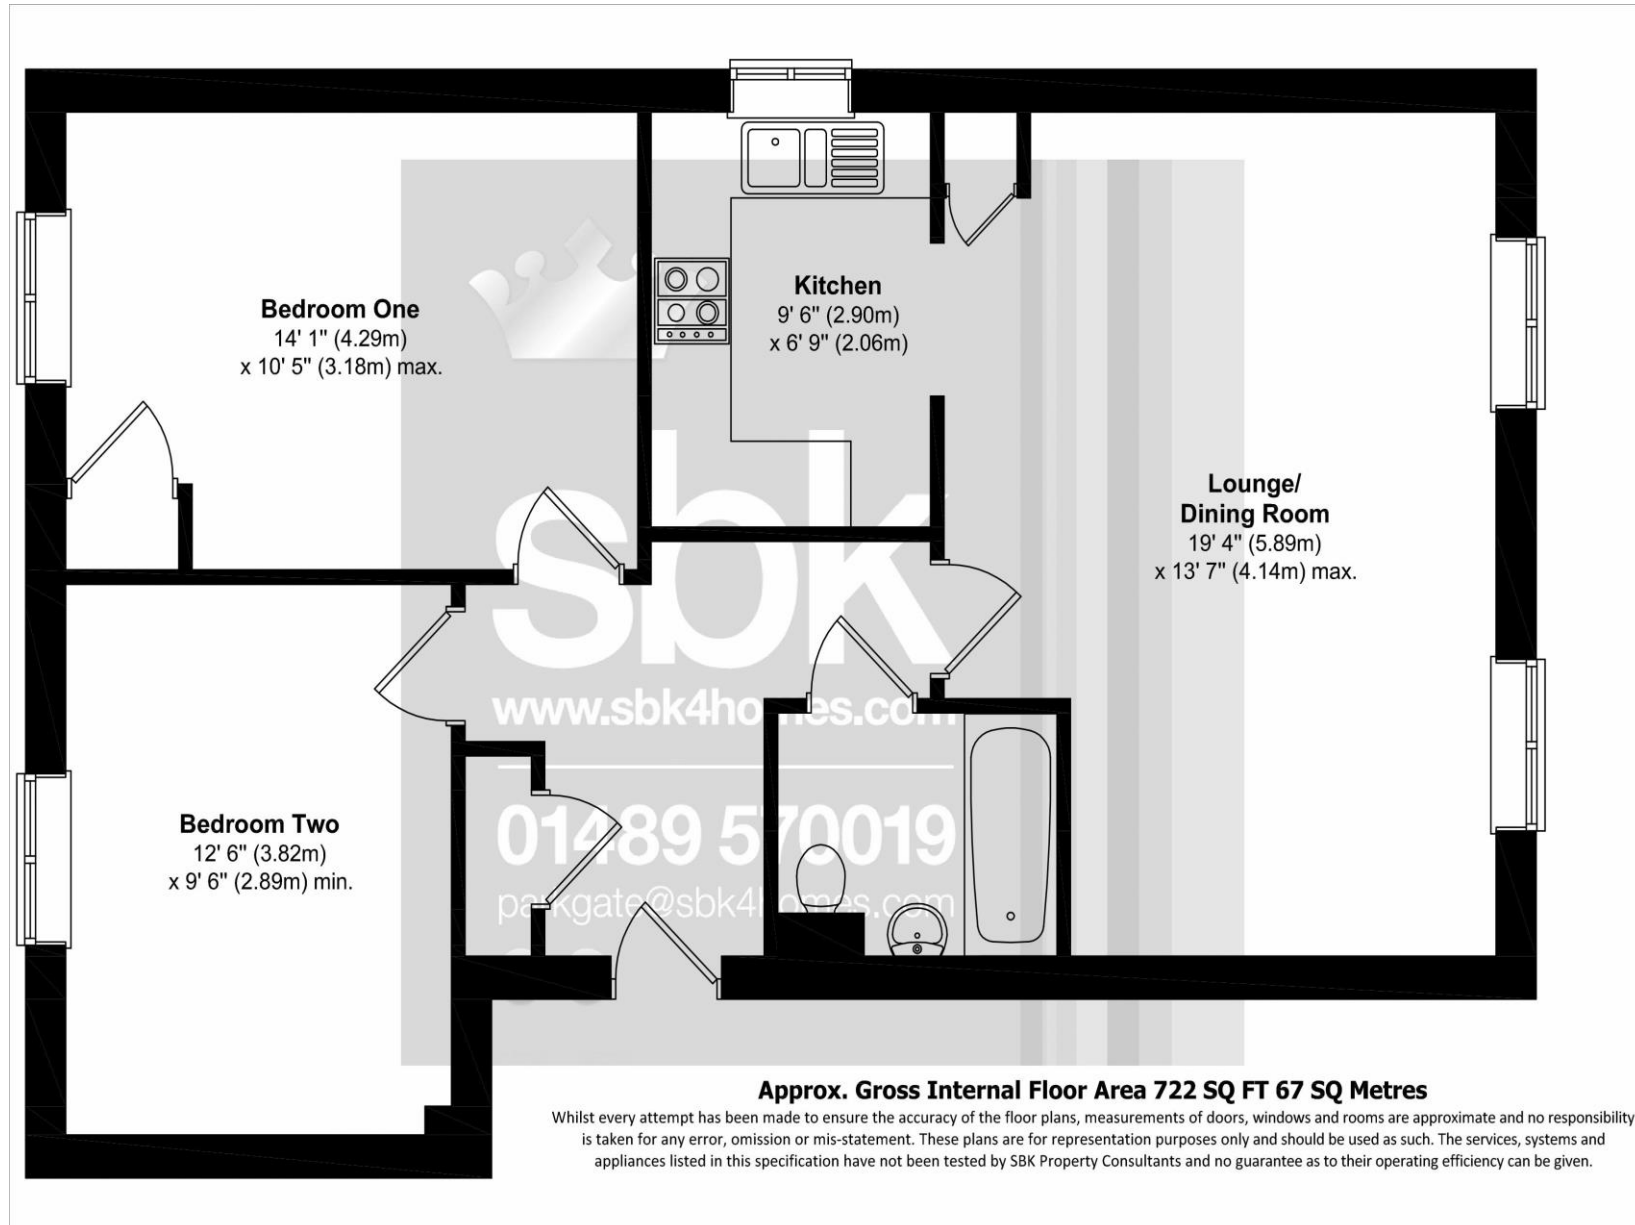

SCAN ME

Flat 4 Endeavour Place, 56 Columbus Drive, Sarisbury Green, Southampton, SO31 7LW.

For more information

01489 570019

www.sbk4homes.com

Flat 4 Endeavour Place 56 Columbus Drive

Sarisbury Green, Southampton, SO31 7LW.

£1,200 PCM

- Modern First Floor Apartment
- Popular Sarisbury Green Location
- Two Double Bedrooms
- Large Lounge/Diner
- Fitted Kitchen With Appliances
- Immaculate Presentation Throughout
- Bathroom With Shower Over Bath
- Gas Central Heating
- Allocated Parking
- Available During October

Flat 4 Endeavour Place, 56 Columbus Drive, Sarisbury Green, Southampton,
Hampshire, SO31 7LW. £1,200 PCM

ADDITIONAL INFORMATION

Council Tax Band

Band C which is payable to Fareham Borough Council.
The charge for this is £1,834.14.