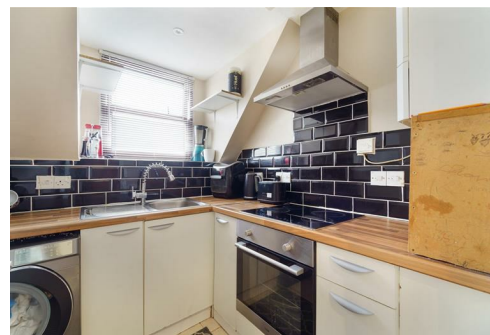

T₂m

Flat H 50 Maytree Court

£235,000

Contact
02086400146
admin@time2move.com
www.time2move.com

Local Authority
Merton Council

Council Tax Band B

EPC Rating C