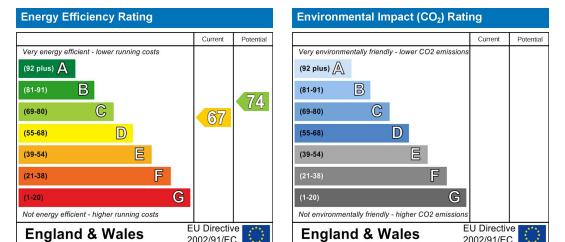

Energy Efficiency Graph

These particulars, whilst believed to be accurate are set out as a general outline only for guidance and do not constitute any part of an offer or contract. Intending purchasers should not rely on them as statements of representation of fact, but must satisfy themselves by inspection or otherwise as to their accuracy. No person in this firm's employment has the authority to make or give any representation or warranty in respect of the property.

Keith Taylor

56 Gowthorpe, Selby, North Yorkshire, YO8 4ET
Tel: 01757 709457 Email: sales@keithtaylorproperty.co.uk
www.keithtaylorproperties.co.uk