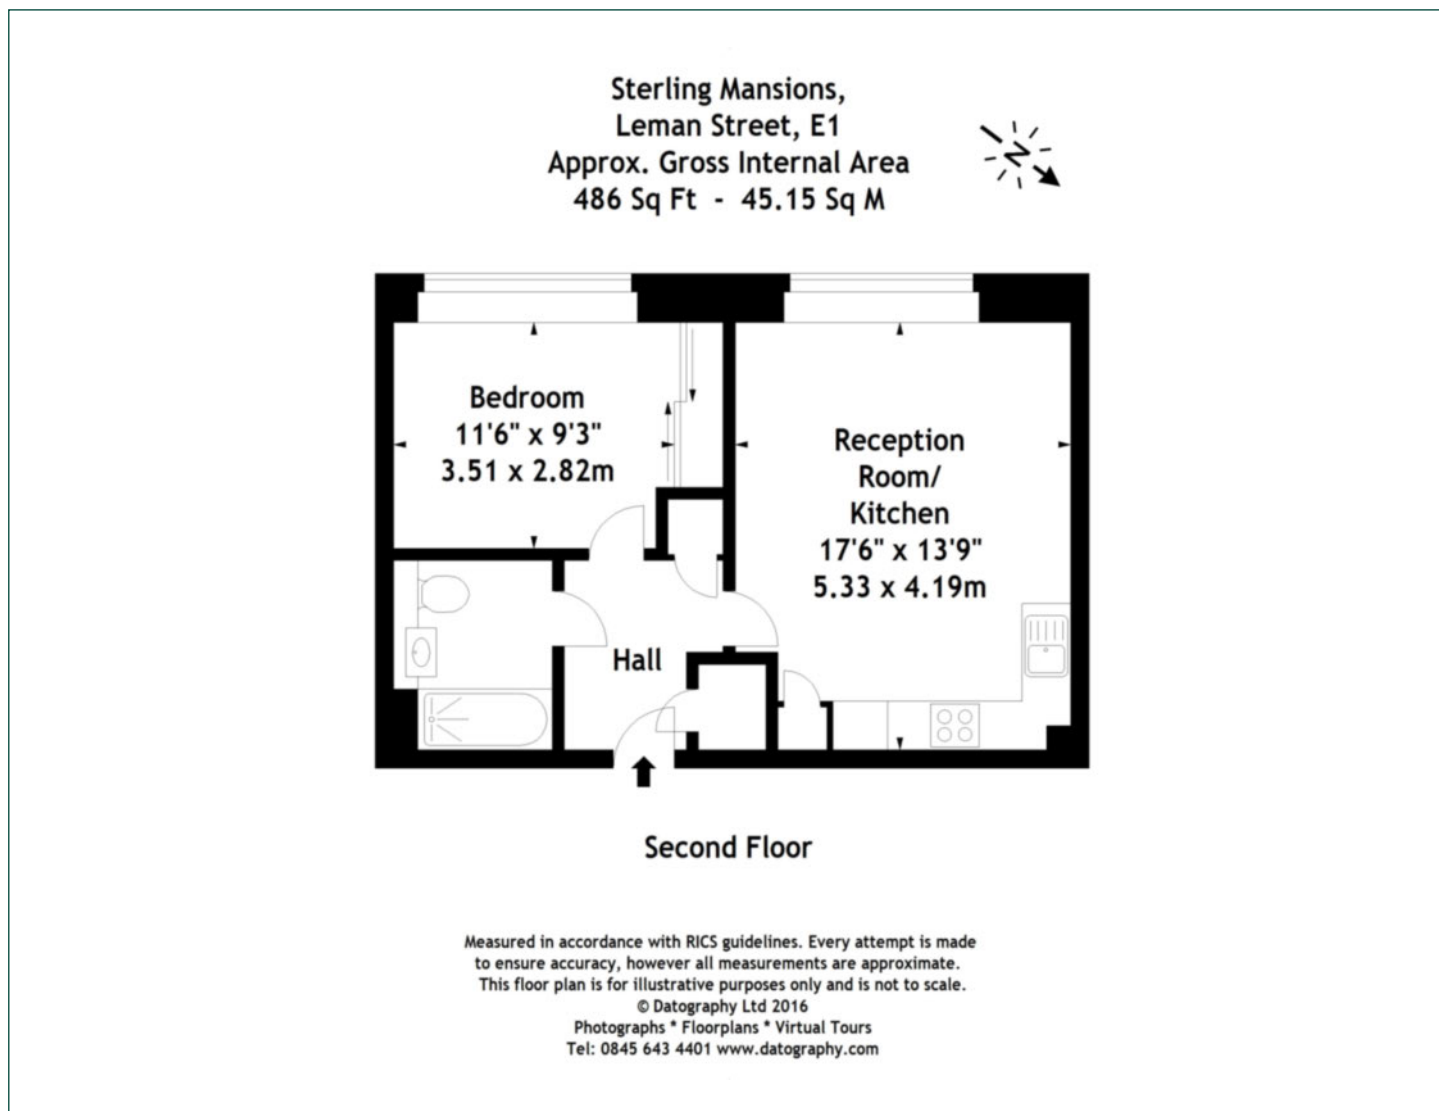

Floorplan

486 sq ft | 45.15 sq m

City & Aldgate

122 Whitechapel High Street, London, E1 7PT

Lettings

020 7247 3888 | city.lettings@chaseevans.com

We're here to help.

IMPORTANT NOTICE - These particulars have been prepared in good faith and they are not intended to constitute part of an offer or contract. We have not performed a structural survey on this property and the services, appliances and specific fittings have not been tested. All photographs, measurements, floor plans and distances referred to are given as a guide and should not be relied upon.

chaseevans.com