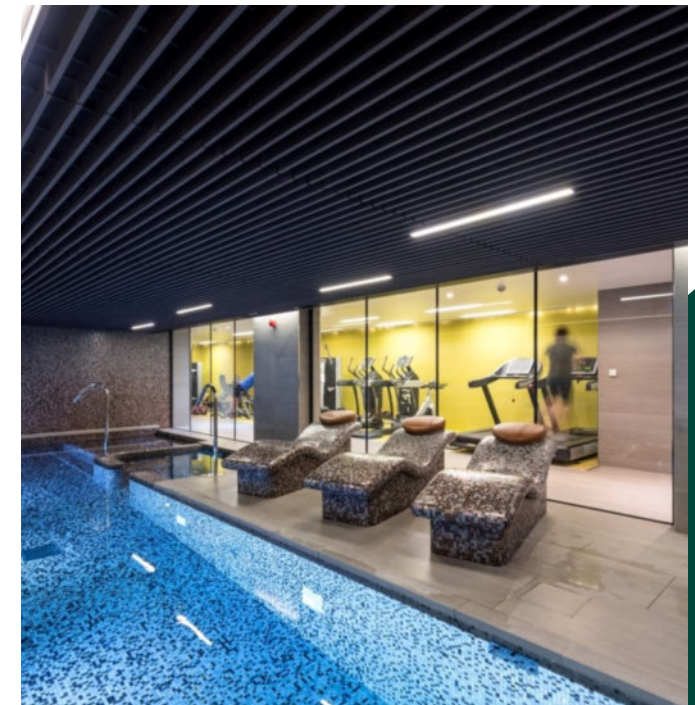

Chronicle Tower, City Road, Islington, EC1V

1 Bedroom

1 Bathroom

1 Reception

24-Hour Concierge

Gymnasium

Pool & Spa

Cycle Storage

Local Amenities

0.5 MI Old Street

Fantastic one bedroom apartment within the impressive Chronicle Tower, a canal-side development in Islington EC1V. Designer furnished, this apartment comprises a spacious living/dining area with engineered flooring and floor-to-ceiling windows offering spectacular city skyline, a luxury open plan kitchen with fully integrated Siemens appliances, including wine cooler, ample sized bedroom with large glazing and built-in wardrobes and a smart bathroom suite.

Residents also have access to a 24-hour concierge service, cycle storage, private residents' business

lounge, gymnasium, pool and a residents' spa. There are several amenities located nearby including restaurants, bars, pubs, cafés and the Angel Central Shopping Centre. The pleasant walkways along the City Road Basin, near the Angel and on the Regent's Canal, offer excellent places to relax and enjoy a quiet walk. The development is located near Angel and Old Street Underground stations, ideal for commuting to key destinations across the capital

Local Authority:	Islington
Council Tax Band:	E
EPC:	C
Security deposit:	equivalent to 5 weeks' rent