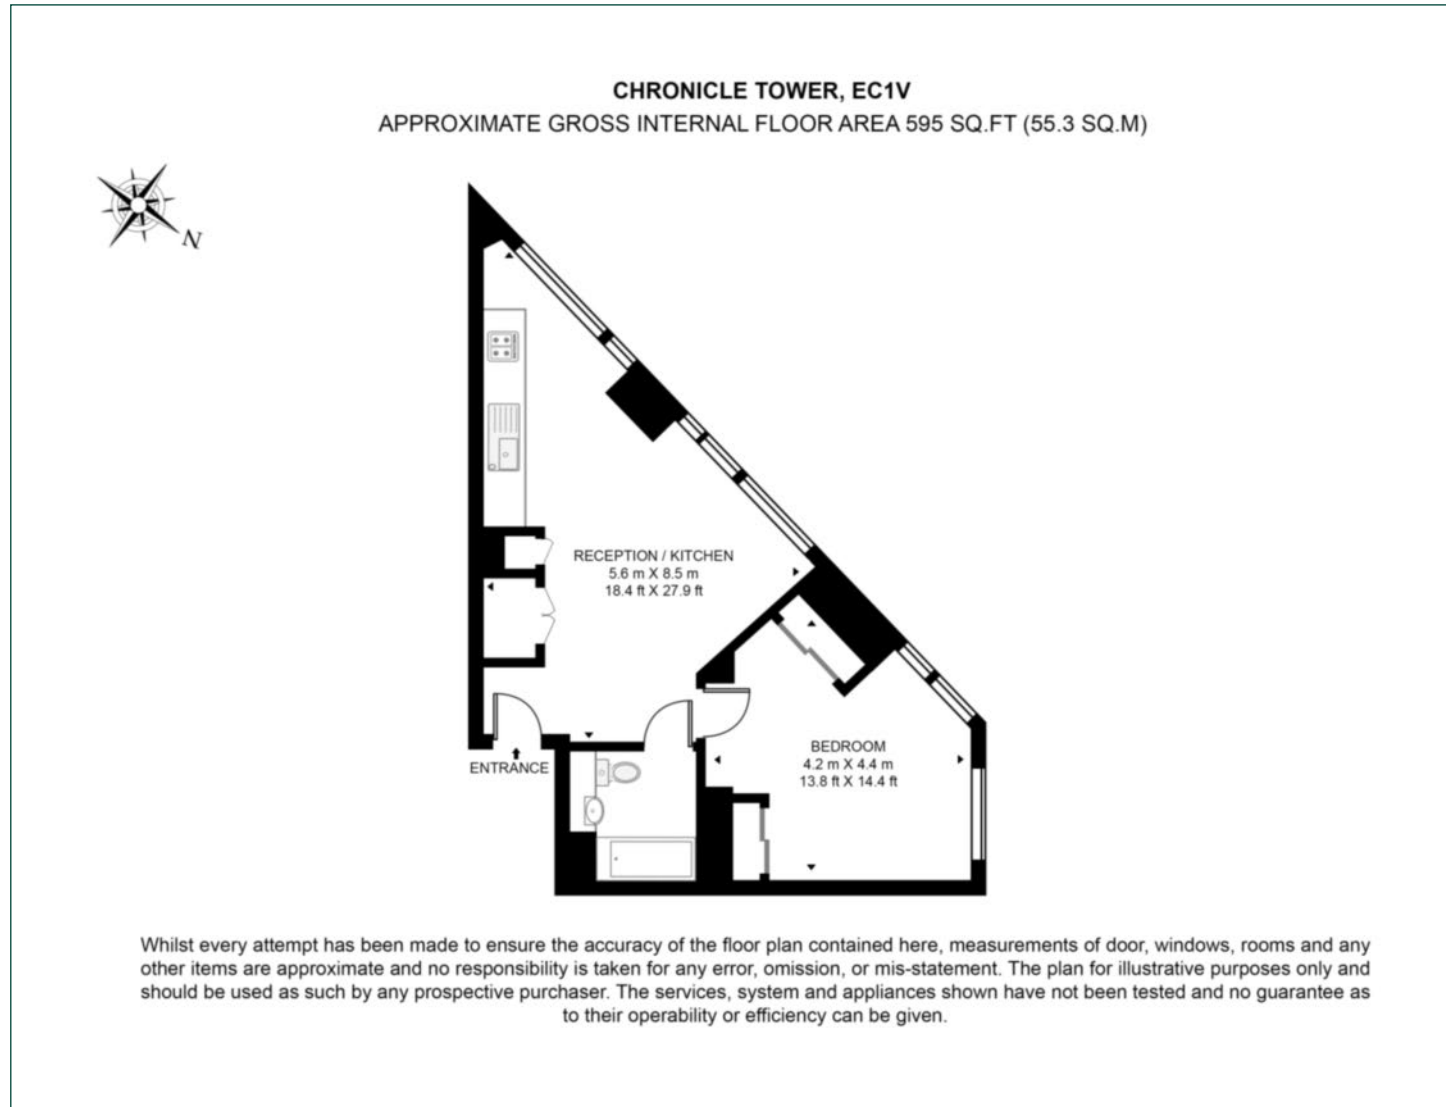

Pool & Spa

Cycle Storage

Local Amenities

0.5 MI Old Street

Fantastic one bedroom apartment within the impressive Chronicle Tower, a canal-side development in Islington EC1V. Designer furnished, this apartment comprises a spacious living/dining area with engineered flooring and floor-to-ceiling windows offering spectacular city skyline, a luxury open plan kitchen with fully integrated Siemens appliances, including wine cooler, ample sized bedroom with large glazing and built-in wardrobes and a smart bathroom suite.

Local Authority:	Islington
Council Tax Band:	E
EPC:	C
Security deposit:	equivalent to 5 weeks' rent

Floorplan

595 sq ft | 55.3 sq m

City & Aldgate

122 Whitechapel High Street, London, E1 7PT

Lettings

020 7247 3888 | city.lettings@chaseevans.com