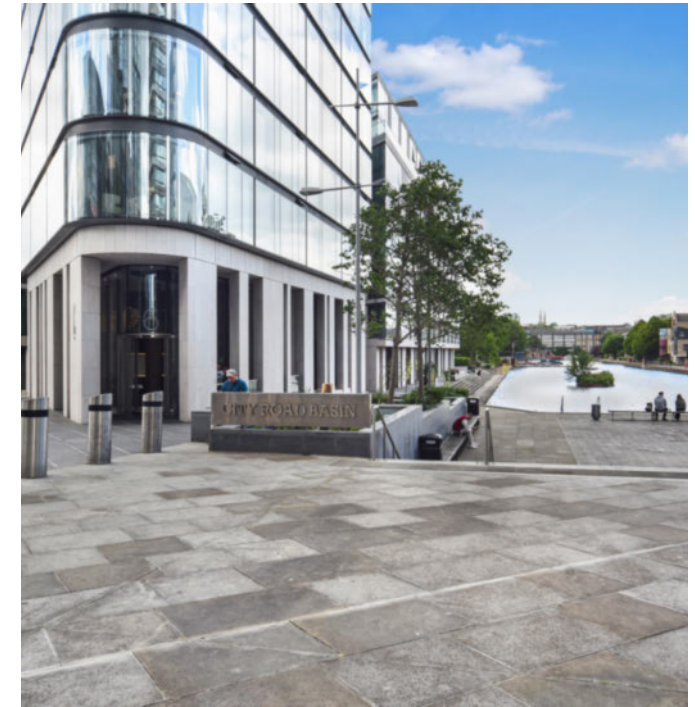

Chronicle Tower, City Road, Islington, EC1V

1 Bedroom

1 Bathroom

1 Reception

24-Hour Concierge

Gymnasium

Pool & Spa

Cycle Storage

Local Amenities

0.5 MI Old Street

Fantastic one bedroom apartment within the impressive Chronicle Tower, a canal-side development in Islington EC1V. Designer furnished, this apartment comprises a spacious living/dining area with engineered flooring and floor-to-ceiling windows offering spectacular city skyline, a luxury open plan kitchen with fully integrated Siemens appliances, including wine cooler, ample sized bedroom with large glazing and built-in wardrobes and a smart bathroom suite.

Residents also have access to a 24-hour concierge service, cycle storage, private residents' business

lounge, gymnasium, pool and a residents' spa. There are several amenities located nearby including restaurants, bars, pubs, cafés and the Angel Central Shopping Centre. The pleasant walkways along the City Road Basin, near the Angel and on the Regent's Canal, offer excellent places to relax and enjoy a quiet walk. The development is located near Angel and Old Street Underground stations, ideal for commuting to key destinations across the capital

Local Authority:	Islington
Council Tax Band:	E
EPC:	C
Security deposit:	equivalent to 5 weeks' rent