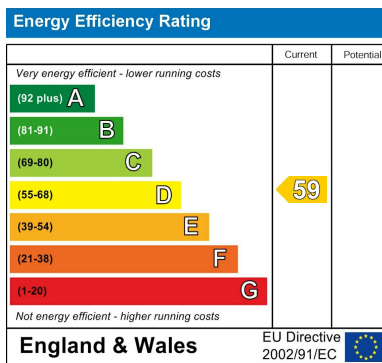

DIRECTIONS

CONTACT

252 Hoe Street
London
E17 3AX

E: admin@sincerelettings.co.uk

T: 02085200425

www.sincerelettings.co.uk