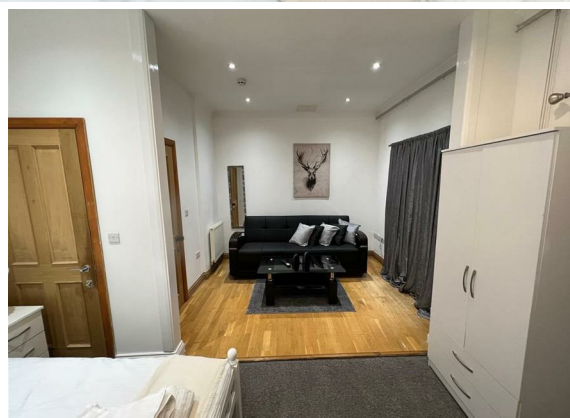

0 Bed
Room
located in

£1,450 Per Month

DIRECTIONS

CONTACT

252 Hoe Street
London
E17 3AX

E: admin@sincerelettings.co.uk
T: 02085200425
www.sincerelettings.co.uk