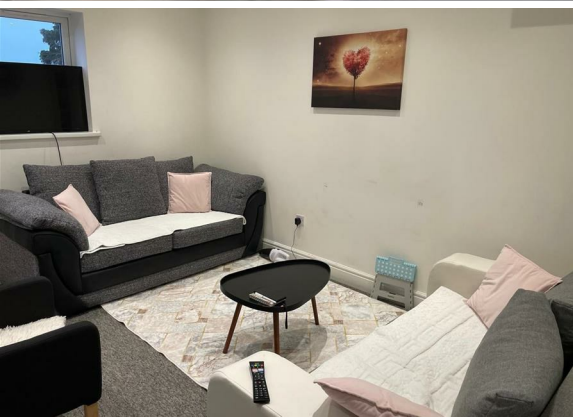

1 Bed  
Apartment  
located in

£1,500 Per Month