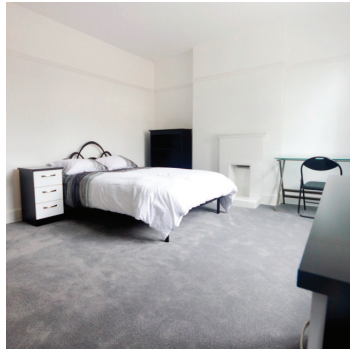

194 Welford Road

194 Welford Road, Leicester, LE2 6BD

10 minute walk to UOL & 20 minute walk to DMU

5 Bedroom House
from £120^{ppw}

Key Features

- 🏠 No deposit required
- 🏠 5-10 minute walk to the University of Leicester
- 🏠 Fully furnished
- 🏠 2 bathrooms with bath and overhead shower
- 🏠 Back courtyard area
- 🏠 Washer/dryer provided
- 🏠 Tenants pay own energy costs
- 🏠 Water rates included
- 🏠 Free Virgin Media internet connection
- 🏠 On street parking available around the area