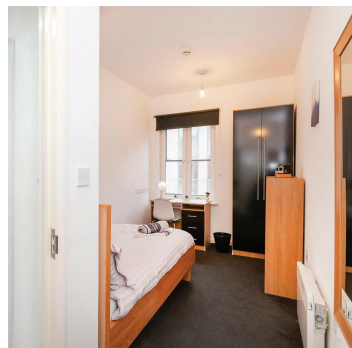

3 Wellington Street

3 Wellington Street, Leicester, LE1 6HH

7 minute walk to DMU & 20 minute walk to UOL

Studio & 5 Bedroom Apartments from £135^{ppw}

Key Features

- 🏠 No deposit required
- 🏠 All energy costs included
- 🏠 Water costs included in rent
- 🏠 Free internet connection
- 🏠 En-suite bathrooms
- 🏠 Washer/dryer provided
- 🏠 Fully furnished
- 🏠 Perfect location for DMU students
- 🏠 City centre location
- 🏠 TV provided

RENTAL
PRICES

STUDIO

£165pw

5 BEDROOM

£135ppw

RESERVE YOUR ROOM NOW!!

Contact our student friendly staff

0116 254 0541