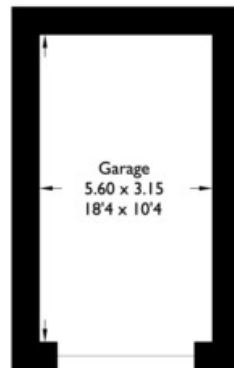

# Plot I, Acresfield

Approximate Gross Internal Area : 175.11 sq m / 1884.86 sq ft

Garage : 17.64 sq m / 189.87 sq ft

Total : 192.75 sq m / 2074.74 sq ft

First Floor

Garage

Ground Floor

For illustrative purposes only. Not to scale.  
Whilst every attempt was made to ensure the accuracy of the floor plan,  
all measurements are approximate and no  
responsibility is taken for any error.