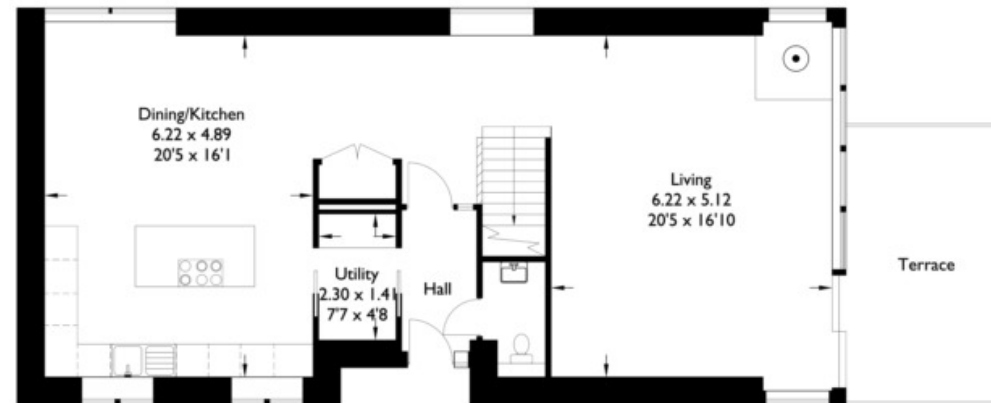

# Plot I, Acresfield

Approximate Gross Internal Area : 175.11 sq m / 1884.86 sq ft

Garage : 17.64 sq m / 189.87 sq ft

Total : 192.75 sq m / 2074.74 sq ft

First Floor

Garage

Ground Floor

For illustrative purposes only. Not to scale.  
Whilst every attempt was made to ensure the accuracy of the floor plan,  
all measurements are approximate and no  
responsibility is taken for any error.