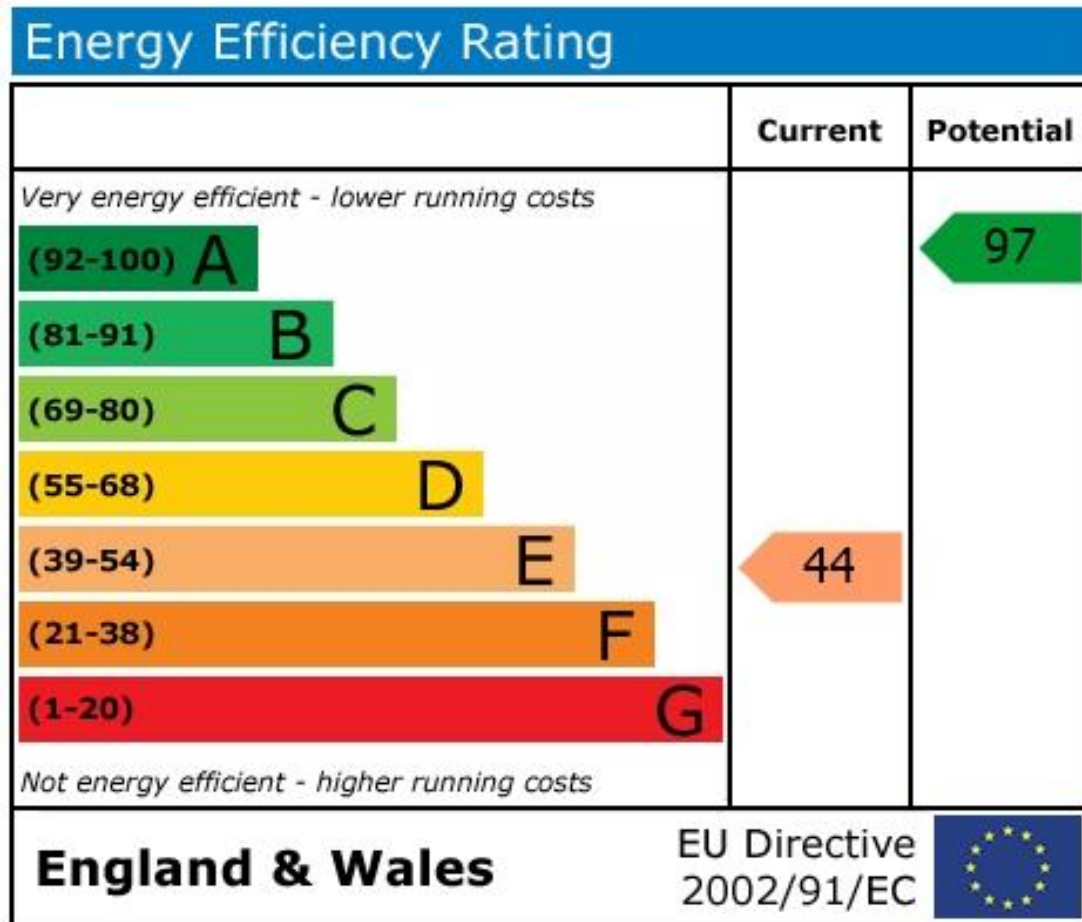

Fairview farm, Mithian Downs, St. Agnes

Guide Price £1,500,000

goundrys
S A L E S

experts in selling & buying

Fairview farm, Mithian Downs, St. Agnes

An impressive collection of properties set in over 4 acres in a delightful rural position with excellent access to St Agnes and the north Cornish coast as well as the A30. There are 2 residential homes that comprise a 4 bedroom semi detached house and the other half being a 3 bedroom home. Both are very well presented with oil central heating.