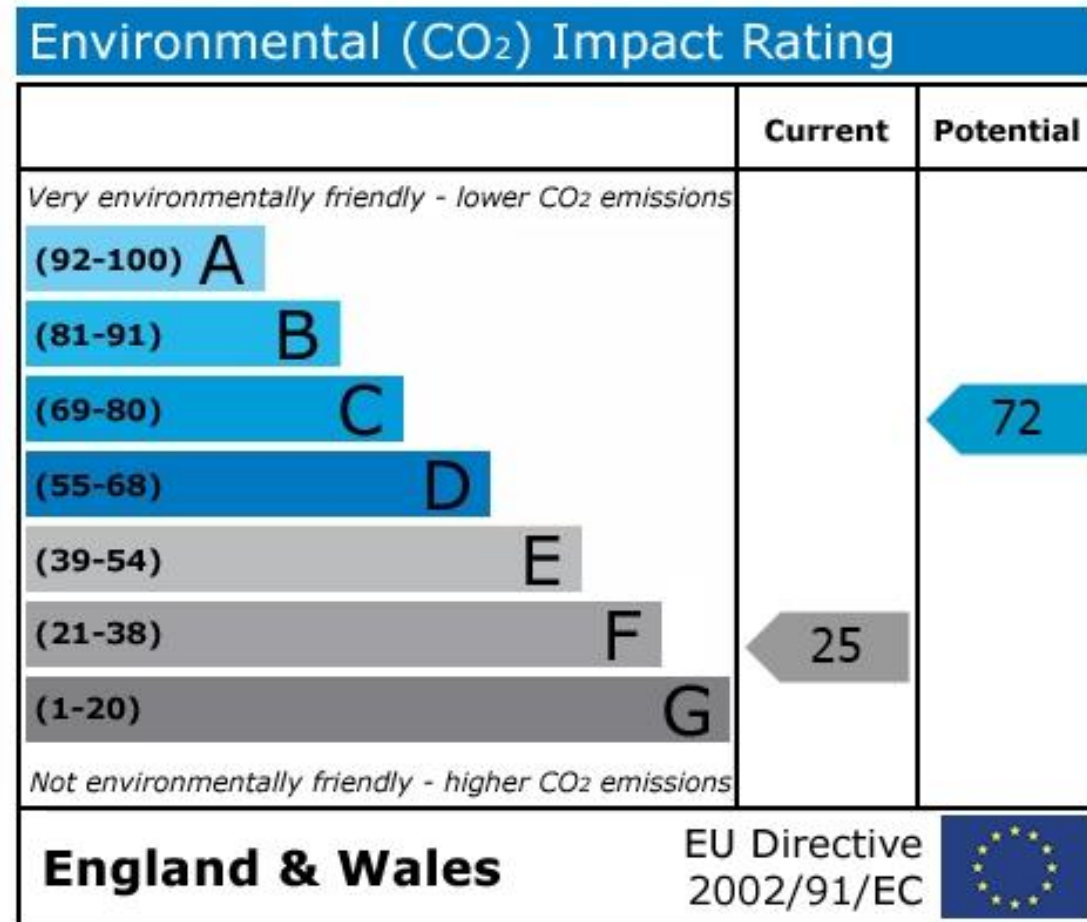

Fairview farm, Mithian Downs, St. Agnes

Guide Price £1,500,000

goundrys
S A L E S

experts in selling & buying

Fairview farm, Mithian Downs, St. Agnes

An impressive collection of properties set in over 4 acres in a delightful rural position with excellent access to St Agnes and the north Cornish coast as well as the A30. There are 2 residential homes that comprise a 4 bedroom semi detached house and the other half being a 3 bedroom home. Both are very well presented with oil central heating.