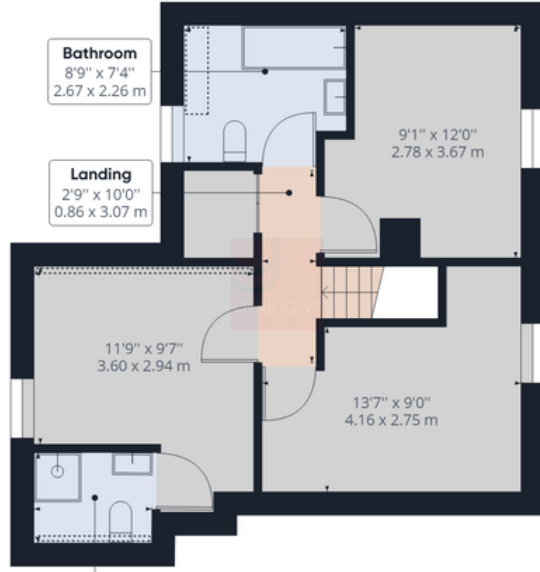

Ground Floor

Approximate total area<sup>(1)</sup>

1081.57 ft<sup>2</sup>  
100.48 m<sup>2</sup>

Reduced headroom

11.66 ft<sup>2</sup>  
1.08 m<sup>2</sup>

(1) Excluding balconies and terraces

Reduced headroom (below 1.5m/4.92ft)