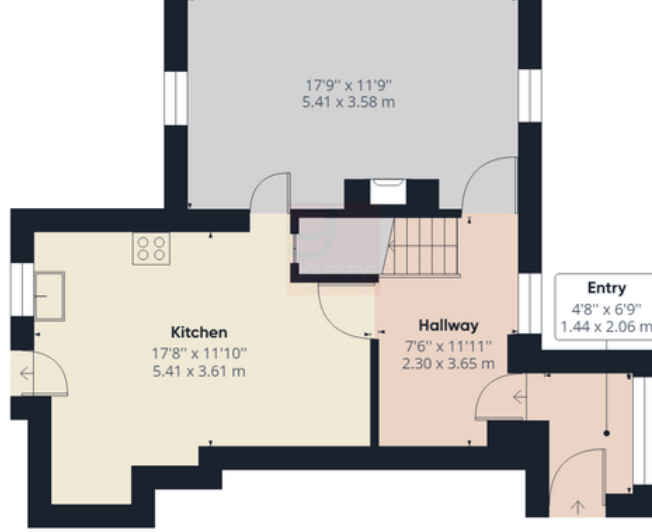

Ground Floor

Approximate total area<sup>(1)</sup>

1081.57 ft<sup>2</sup>  
100.48 m<sup>2</sup>

Reduced headroom

11.66 ft<sup>2</sup>  
1.08 m<sup>2</sup>

(1) Excluding balconies and terraces

Reduced headroom (below 1.5m/4.92ft)