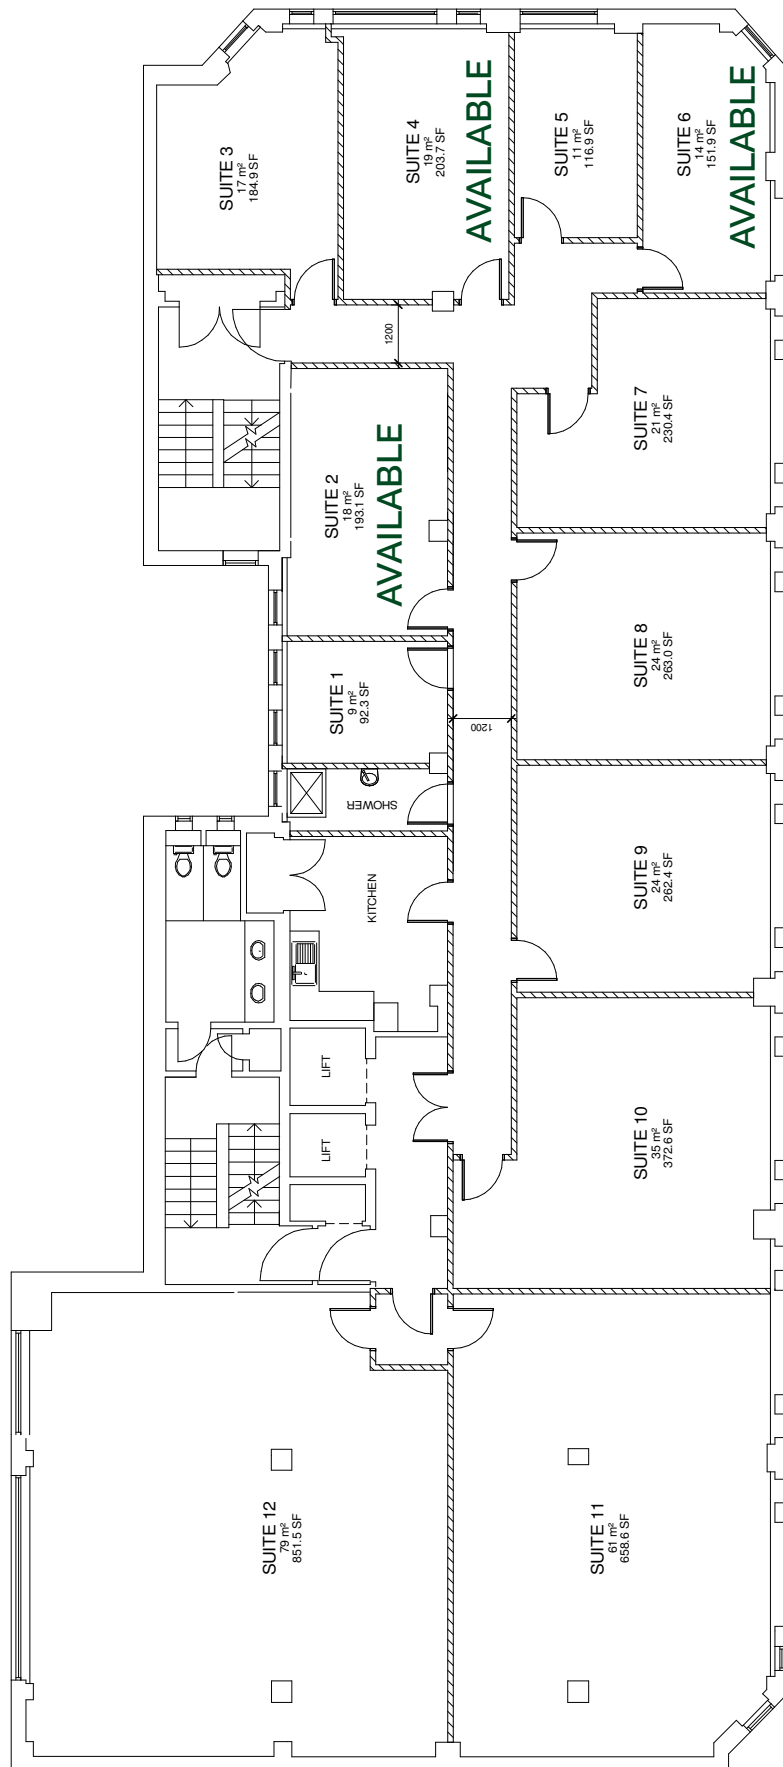

Sheridan House

112-116 Western Road, Hove, East Sussex BN3 1DD

Floor Plans

FIRST FLOOR

Sheridan House

112-116 Western Road, Hove, East Sussex BN3 1DD

Floor Plans

EXISTING SECOND FLOOR