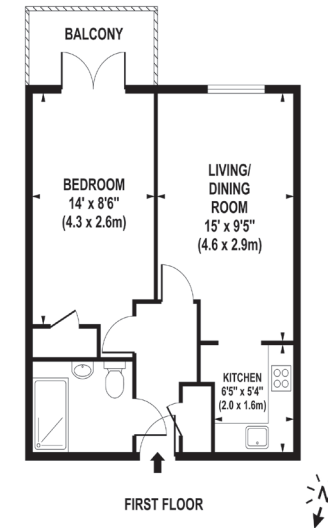

APPROX. GROSS INTERNAL FLOOR AREA 397 SQ FT / 37 SQ M

© www.skyshotglobal.com

- Exclusively For Those Aged 60+
- One Bedroom Apartment
- Direct Access To Private Balcony
- Modern Walk-In Shower
- On-Site Management
- Town Centre Location

Price: £125,000

Service Charge: £3,808 PA

Ground Rent: £442 PA

Other Charges: N/A

Lease Length: 100 years left

Tenure: Leasehold

EPC Rating: C

For more information
please contact:

Rice & Roman
T: 01344 981246
E: info@riceandroman.co.uk
Lynwood Village, SL50FJ
www.riceandroman.co.uk

**RICE +
ROMAN**

Agents Notices - These property details are set out as a general outline only and do not constitute any part of an Offer or Contract. Any services, equipment, fittings or central heating systems have not been tested and no warranty is given or implied that these are in working order. Buyers are advised to obtain verification from their solicitor or surveyor. Fixtures, fittings and other items are not included unless specifically described. All measurements, distances and areas are approximate and for guidance only. Room measurements are taken to be the nearest 10cm and prospective buyers are advised to check these for any particular purpose, e.g. fitted carpets and furniture. This material is protected by the laws of copyright. The owner of the copyright is Countrywide Estate Agents. This property sheet forms part of our database rights and copyright laws. No unauthorised copying or distribution without permission.